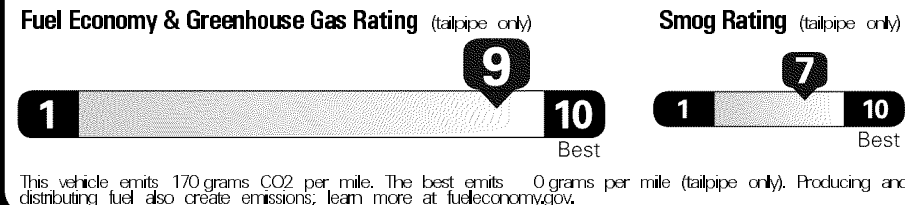

MANUFACTURER'S SUGGESTED RETAIL PRICE $25,735.00

OPTIONAL EQUIPMENT

1. FE 50 State Emissions
   H6 RENT A CAR Program
   H8 Fleet Credit

GOVERNMENT 5-STAR SAFETY RATINGS

Overall Vehicle Score Not Rated
Based on the combined ratings of frontal, side and rollover. Should ONLY be compared to other vehicles of similar size and weight.

Frontal Crash Driver Passenger Not Rated Not Rated
Based on the risk of injury in a frontal impact. Should ONLY be compared to other vehicles of similar size and weight.

Side Crash Front seat Rear seat Not Rated Not Rated
Based on the risk of injury in a side impact.

Rollover ★★★★★
Based on the risk of rollover in a single-vehicle crash.

Star ratings range from 1 to 5 stars (★★★★★) with 5 being the highest.
Source: National Highway Traffic Safety Administration (NHTSA)
www.safercar.gov or 1-888-327-4236

Original - Copy

Created on 2021-05-01 08:11:50 (UTC)

EPA DOT Fuel Economy and Environment

Gasoline Vehicle

Fuel Economy
52 MPG
Midsize Cars range from 14 to 142 MPG. The best vehicle rates 141 MPGe.
54 **50**
combined city/hwy city highway
1.9 gallons per 100 miles

You save $3,500
in fuel costs over 5 years compared to the average new vehicle.

Annual fuel cost $800

Actual results will vary for many reasons, including driving conditions and how you drive and maintain your vehicle. The average new vehicle gets 27 MPG and costs $7,500 to fuel over 5 years. Cost estimates are based on 15,000 miles per year at $2.70 per gallon. MPGe is miles per gasoline gallon equivalent. Vehicle emissions are a significant cause of climate change and smog.

fueleconomy.gov
Calculate personalized estimates and compare vehicles

DELIVERY, PROCESSING AND HANDLING FEE 995.00

TOTAL $26,730.00

The New Vehicle Limited Warranty provides 3-year/36,000 mile basic coverage, 5-year/60,000 mile powertrain coverage, 5-year/unlimited mile corrosion perforation coverage, 8-year/100,000 mile coverage for specific Hybrid components and 10-year/150,000 mile coverage for the Hybrid Battery. Some components may have longer coverage under California emissions warranty (applicable in CA, CT, DE, ME, MD, MA, NJ, NY, OR, PA, RI, VT, WA, District of Columbia). See Warranty and Maintenance Guide for details. An extended service contract may be available for the vehicle. Ask dealer for details. Manufacturer's suggested retail includes manufacturer's recommended pre-delivery service. Gasoline, license and title fees, applicable federal, state and local taxes and dealer and distributor installed options and accessories are not included in the manufacturer's suggested retail price. ToyotaCare, which covers normal factory scheduled maintenance for two years or 25,000 miles, whichever occurs first, is included as part of the sales price of the vehicle for qualifying buyers. See participating dealer for eligibility and coverage details.

Dealer Name / Address: 09163
HEADQUARTER TOYOTA
5895 N.W. 167TH STREET
HIALEAH FL33015

Delivered by Truck to: 04403
AVIS RENT A CAR
230 HARBOR WAY
SO SAN FRANCISCO CA94080