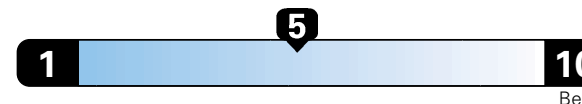

ALFA ROMEO STELVIO SPORT AWD

2019 MODEL YEAR

THIS VEHICLE IS MANUFACTURED TO MEET SPECIFIC UNITED STATES REQUIREMENTS. THIS VEHICLE IS NOT MANUFACTURED FOR SALE OR REGISTRATION OUTSIDE OF THE UNITED STATES.

MANUFACTURER'S SUGGESTED RETAIL PRICE OF THIS MODEL INCLUDING DEALER PREPARATION

Base Price: **$42,545**

ALFA STELVIO AWD

Exterior Color: Silverstone Gray Metallic Exterior Paint

Interior Color: Black / Red Interior Colors

Interior: Leather Seats

Engine: 2.0L 280HP Turbocharged I4 Engine

Transmission: 8-Speed Automatic Transmission

STANDARD EQUIPMENT (UNLESS REPLACED BY OPTIONAL EQUIPMENT)

FUNCTIONAL/SAFETY FEATURES

Supplemental Front Seat-Mounted Side Airbags

LATCH Ready Child Seat Anchor System

Rear Back-Up Camera

Rear Parking Assist Sensors

Remote Keyless Entry

Push-Button Start

Remote-Start System

Stop / Start System

Alfa DNA Drive Mode System

Carbon Fiber Drive Shaft

Cruise Control

Power Folding Heated Mirrors

Rain-Sensitive Windshield Wipers

Power Liftgate with Remote Liftgate Release

Hill Descent Control

Engine Cover with Alfa Romeo Script

INTERIOR FEATURES

6.5-Inch AM / FM Radio with Bluetooth®

Apple CarPlay®

Google Android Auto™

Cluster 7.0-Inch TFT Color Display

8-Speaker Audio System

Media Input Hub with Aux

Dual Rear Charge USB Ports

12-Volt Center Console Power Outlet

Leather-Wrapped Steering Wheel

Steering Wheel Mounted Audio Controls

Ambient Lighting Package

Auto-Dimming Rear View Mirror with Microphone

A/C Auto Temperature Control w/Dual Zone Control

Power 6-Way Driver Seat

Power 6-Way Front Passenger Seat

4-Way Power Driver Lumbar Adjust

4-Way Power Passenger Lumbar Adjust

Driver Seat Memory

Cargo Compartment Cover

EXTERIOR FEATURES

18-Inch x 8.0-Inch 5-Spoke Aluminum Wheels