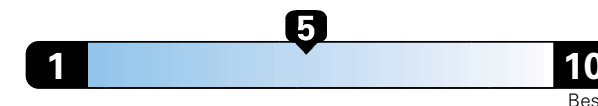

MANUFACTURER'S SUGGESTED RETAIL PRICE OF THIS MODEL INCLUDING DEALER PREPARATION

**Base Price: \$21,945**

**JEOP RENEGADE LATITUDE 4X2**  
**Exterior Color:** Black Exterior Paint  
**Interior Color:** Black Interior Colors  
**Interior:** Deluxe Cloth High-Back Bucket Seats  
**Engine:** 2.4L I4 M-Air Engine  
**Transmission:** 9-Speed 948TE Automatic Transmission

**4.0** gallons per 100 miles

**You spend**

**\$500**

**in fuel costs  
 over 5 years**  
 compared to the  
 average new vehicle.

**Annual fuel cost**

**\$1,450**

**Fuel Economy & Greenhouse Gas Rating** (tailpipe only)