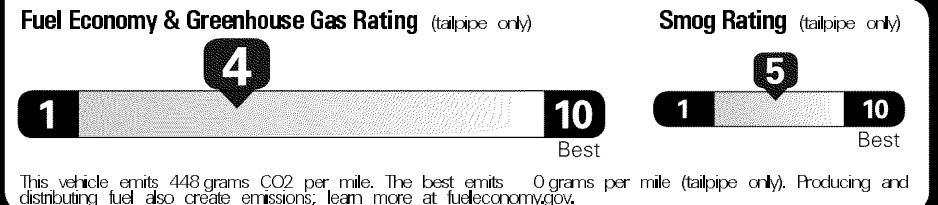

1. **EXTERIOR**
2. Prjctr Beam HdLghtsw/LED DRL & Fog Lghts
   - Pwr Side Mirrors w/Turn Sgnl Indicators
   - 5' Composite Bed w/120V Pwr Outlet
   - Deck Rail System w/4 Adj Tie-Down Cleats
   - Easy Lower,Lockable & Removable Tailgate

1. **INTERIOR**
2. Smrt Key Sys on Dr Door w/Push Btn Strt & Remote Keyless Entry Sys
   - Lthr Trim Seats w/Htd Dr&Fr Pass Seats
   - Lthr Trim Steering Wheel w/Audio Cntrls
   - Frnt Dual Zone A/C w/Indiv Temp Controls
   - Pwr Horizontal Rr Window w/Priv Glass
   - Pwr Wndws w/Fr Dr & Pass Auto Up/Dwn and Power Door Locks
   - Power Moonroof
   - Entune Prem JBL Audio w/Integ Nav & App Suite, 7" Tch Scrn, AM/FM/CD, USB Media Port, 2 USB Chg-Ports, BT Phone/Music, SiriusXM w/3-Month All Access Trial
   - Qi Wireless Charging
   - ***Full Tank of Gas***

MANUFACTURER'S SUGGESTED RETAIL PRICE $40,565.00

OPTIONAL EQUIPMENT

FE	50 State Emissions	
7T.	Bed Extender	300.00
6B.	TRD Shift Knob	140.00
3J.	Black Emblem Overlay	160.00
2T.	All-Weather Flr Liner/Door Sill Protector	248.00
T7.	Black Tailgate Emblem	99.00
MF.	Mudguards	129.00

Original - Copy
Created on 2019-03-28 05:12:09 (UTC)

EPA DOT Fuel Economy and Environment

Gasoline Vehicle

Fuel Economy
20 MPG
Small Pickups range from 17 to 23 MPG. The best vehicle rates 136 MPGe.
18 22
combined city/hwy city highway
5.0 gallons per 100 miles

You spend $2,500
more in fuel costs over 5 years compared to the average new vehicle.

Annual fuel Cost
$ 1,900

Actual results will vary for many reasons, including driving conditions and how you drive and maintain your vehicle. The average new vehicle gets 27 MPG and costs $7,000 to fuel over 5 years. Cost estimates are based on 15,000 miles per year at $2.55 per gallon. MPGe is miles per gasoline gallon equivalent. Vehicle emissions are a significant cause of climate change and smog.

fuelconomy.gov
Calculate personalized estimates and compare vehicles

DELIVERY, PROCESSING AND HANDLING FEE 1,045.00

TOTAL $42,686.00

The New Vehicle Limited Warranty provides 3-year/36,000 mile basic coverage, 5-year/60,000 mile powertrain coverage, plus 5-year/unlimited mile corrosion perforation coverage. See Warranty and Maintenance Guide for details. An extended service contract may be available for the vehicle. Ask dealer for details. Manufacturer's suggested retail price includes manufacturer's recommended pre-delivery service. Gasoline, license and title fees, applicable federal, state and local taxes and dealer and distributor installed options and accessories are not included in the manufacturer's suggested retail price.

ToyotaCare, which covers normal factory scheduled maintenance for two years or 25,000 miles, whichever occurs first, is included as part of the sales price of the vehicle for qualifying buyers. See participating dealer for eligibility and coverage details.

Delivered by Truck to: 04362
DUBLIN TOYOTA
4321 TOYOTA DRIVE
DUBLIN CA94568