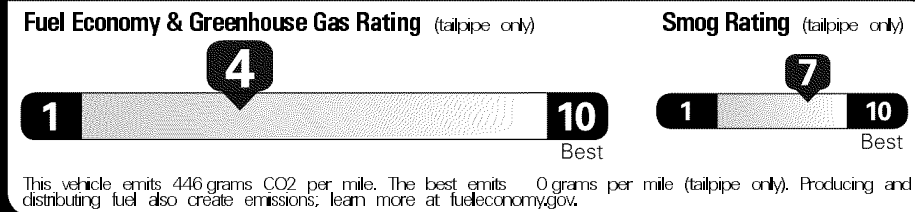

MANUFACTURER'S SUGGESTED RETAIL PRICE $38,995.00

OPTIONAL EQUIPMENT

FE	50 State Emissions	
TC	Tonneau Cover	650.00
TO	V6 Tow Package:	650.00
	Class IV Towing Receiver Hitch, ATF Cooler (Not Available On Manual Transmission), Engine Oil Cooler, Power Steering Cooler, 130-Amp Alternator, 4 & 7-Pin Connector w/Converter, and Trailer-Sway Control (TSC)	
WI.	Spare Tire Lock	75.00
MF.	Mudguards	129.00
CF.	Carpet Floor Mats w/Door Sill Protector	208.00

Original - Copy

Created on 2017-06-11 07:27:29 (UTC)

EPA DOT Fuel Economy and Environment

Gasoline Vehicle

Fuel Economy
20 MPG
Small Pickups range from 17 to 25 MPG. The best vehicle rates 119 MPGe.
18 23
combined city/hwy city highway
5.0 gallons per 100 miles

You spend $ 2,250
more in fuel costs over 5 years compared to the average new vehicle.

Annual fuel cost $ 1,850

Actual results will vary for many reasons, including driving conditions and how you drive and maintain your vehicle. The average new vehicle gets 26 MPG and costs $7,000 to fuel over 5 years. Cost estimates are based on 15,000 miles per year at $2.45 per gallon. MPGe is miles per gasoline gallon equivalent. Vehicle emissions are a significant cause of climate change and smog.

fuelconomy.gov
Calculate personalized estimates and compare vehicles

DELIVERY, PROCESSING AND HANDLING FEE 960.00

TOTAL $41,667.00

The New Vehicle Limited Warranty provides 3-year/36,000 mile basic coverage, 5-year/60,000 mile powertrain coverage, plus 5-year/unlimited mile corrosion perforation coverage. See Warranty and Maintenance Guide for details. An extended service contract may be available for the vehicle. Ask dealer for details. Manufacturer's suggested retail price includes manufacturer's recommended pre-delivery service. Gasoline, license and title fees, applicable federal, state and local taxes and dealer and distributor installed options and accessories are not included in the manufacturer's suggested retail price.

ToyotaCare, which covers normal factory scheduled maintenance for two years or 25,000 miles, whichever occurs first, is included as part of the sales price of the vehicle for qualifying buyers. See participating dealer for eligibility and coverage details.

Delivered by Truck to: 27022
CENTENNIAL TOY. AND SCION
6551 CENTENNIAL CTR BLV
LAS VEGAS NV89149