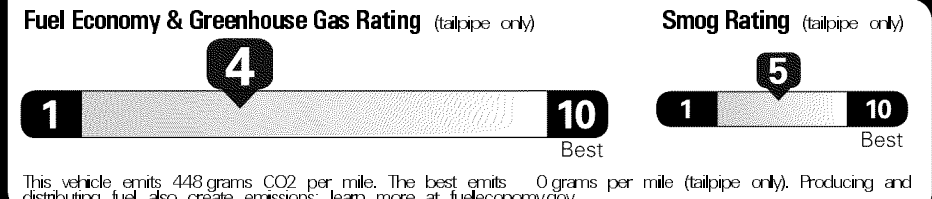

1. **SAFETY & CONVENIENCE**
2. Toyota Safety Sense P: Pre-Collision Sys w/Pedestrian Detection, Dynamic Radar Cruise Control, Lane Departure Alert Automatic High Beams
   - Star Safety System
   - Blind Spot Monitor & Rr Cross Traf Alrt

1. **EXTERIOR**
2. LED Headlights with Sequential LED turn signals and black sports bezels
   - Smart Key Sys on front dr & pass door
   - Multi Terrain Monitor

1. **INTERIOR**
2. Black TRD Pro leather heated front seats
   - 10-way power adjustable drivers seat including 2-way lumbar support
   - Prem Audio- 8" Touch Screen, Dynamic Nav, JBL 6 Speakers, Subwoofer & Amplifier
   - HandsFree Bluetooth Phone/Music, USB Media Port, USB Charge-Ports, SiriusXM w/3-Month All Access Trial
   - Android Auto & Apple CarPlay Compatible
   - Rear Backup Camera & Rear Parking Sonar
   - Qi Wireless Charging
   - ***Full Tank of Gas***

MANUFACTURER'S SUGGESTED RETAIL PRICE $46,665.00

OPTIONAL EQUIPMENT

FE	50 State Emissions	
8Q	Bed Step	300.00
B5	Bed Light	149.00
D5	Door Edge Guard	140.00
MF	Mudguards	129.00
R6	Predator Tube Step	649.00
T7	Tailgate Emblem	160.00

Original - Copy
Created on 2020-07-10 06:01:02 (UTC)

EPA DOT Fuel Economy and Environment

Gasoline Vehicle

Fuel Economy

20 MPG Small Pickups range from 17 to 23 MPG. The best vehicle rates 136 MPGe.

18 city **22** highway

5.0 gallons per 100 miles

You spend $2,500

more in fuel costs over 5 years

compared to the average new vehicle.

Annual fuel cost $2,000

Actual results will vary for many reasons, including driving conditions and how you drive and maintain your vehicle. The average new vehicle gets 27 MPG and costs $7,500 to fuel over 5 years. Cost estimates are based on 15,000 miles per year at $2.70 per gallon. MPGe is miles per gasoline gallon equivalent. Vehicle emissions are a significant cause of climate change and smog.

fuelconomy.gov
Calculate personalized estimates and compare vehicles

DELIVERY, PROCESSING AND HANDLING FEE 1,120.00

TOTAL $49,312.00

The New Vehicle Limited Warranty provides 3-year/36,000 mile basic coverage, 5-year/60,000 mile powertrain coverage, plus 5-year/unlimited mile corrosion perforation coverage. See Warranty and Maintenance Guide for details. An extended service contract may be available for the vehicle. Ask dealer for details. Manufacturer's suggested retail price includes manufacturer's recommended pre-delivery service. Gasoline, license and title fees, applicable federal, state and local taxes and dealer and distributor installed options and accessories are not included in the manufacturer's suggested retail price.

ToyotaCare, which covers normal factory scheduled maintenance for two years or 25,000 miles, whichever occurs first, is included as part of the sales price of the vehicle for qualifying buyers. See participating dealer for eligibility and coverage details.

Delivered by Truck to: 04211
ENVISION TOYOTA/W. COVINA
1800 E GARVEY AVE
WEST COVINA CA91791