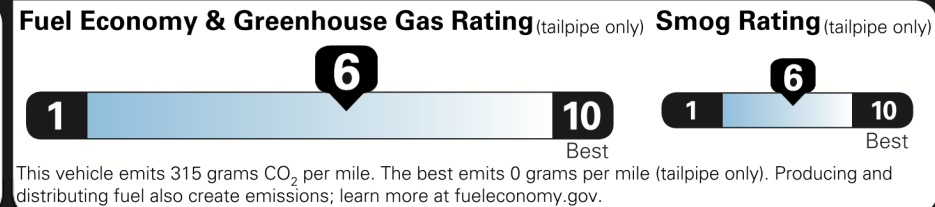

\$39,900.00

Not Original - Copy

Created on 2020-10-02 16:54:28 (UTC)

EPA DOT Fuel Economy and Environment

Gasoline Vehicle

You save \$250 in fuel costs over 5 years compared to the average new vehicle.

Annual fuel cost \$1,450