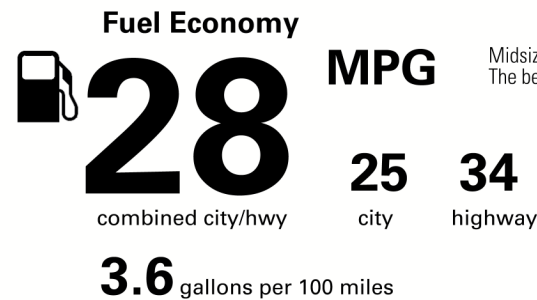

\$39,900.00

Not Original - Copy

Created on 2020-10-02 16:54:28 (UTC)

EPA DOT Fuel Economy and Environment

Gasoline Vehicle

You save \$250 in fuel costs over 5 years compared to the average new vehicle.

Annual fuel cost \$1,450

Actual results will vary for many reasons, including driving conditions and how you drive and maintain your vehicle. The average new vehicle gets 27 MPG and costs \$7,500 to fuel over 5 years. Cost estimates are based on 15,000 miles per year at \$2.70 per gallon. MPGe is miles per gasoline gallon equivalent. Vehicle emissions are a significant cause of climate change and smog.