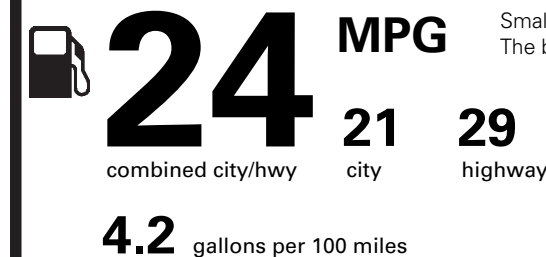

NO CHARGE

PRICE INFORMATION

BASE PRICE	\$38,100.00
TOTAL OPTIONS/OTHER	
TOTAL VEHICLE & OPTIONS/OTHER	38,100.00
DESTINATION & DELIVERY	1,095.00

EPA DOT Fuel Economy and Environment

Gasoline Vehicle

Fuel Economy

Small SUVs range from 18 to 120 MPG. The best vehicle rates 136 MPGe.

You spend **\$1,000**

more in fuel costs over 5 years compared to the average new vehicle.

Annual fuel cost **\$1,700**

Fuel Economy & Greenhouse Gas Rating (tailpipe only) **Smog Rating** (tailpipe only)