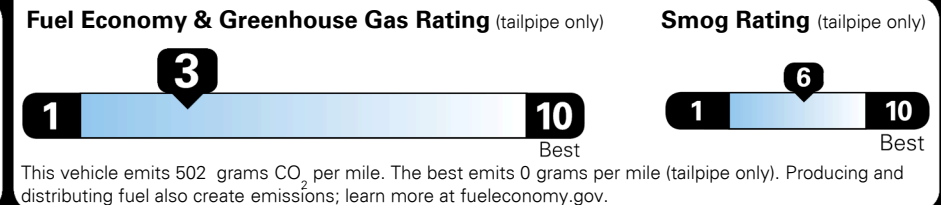

## EPA DOT Fuel Economy and Environment

Gasoline Vehicle

**You spend \$4,750**  
 more in fuel costs over 5 years compared to the average new vehicle.

**Annual fuel cost \$2,350**

Actual results will vary for many reasons, including driving conditions and how you drive and maintain your vehicle. The average new vehicle gets 26 MPG and costs \$7,000 to fuel over 5 years. Cost estimates are based on 15,000 miles per year at \$ 2.45 per gallon. MPGe is miles per gasoline gallon equivalent. Vehicle emissions are a significant cause of climate change and smog.