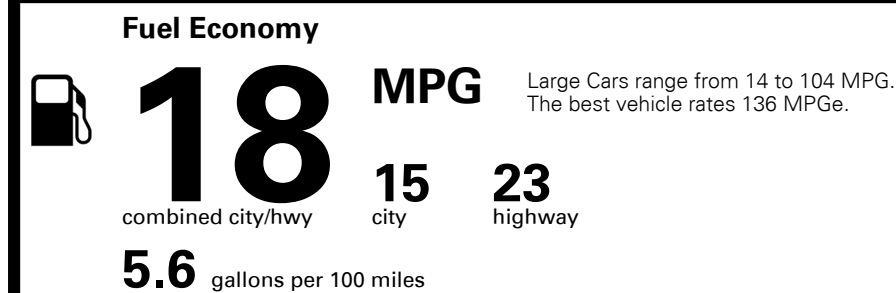

## EPA DOT Fuel Economy and Environment

Gasoline Vehicle

**You spend \$4,750**  
 more in fuel costs over 5 years compared to the average new vehicle.

**Annual fuel cost \$2,350**

Actual results will vary for many reasons, including driving conditions and how you drive and maintain your vehicle. The average new vehicle gets 26 MPG and costs \$7,000 to fuel over 5 years. Cost estimates are based on 15,000 miles per year at \$ 2.45 per gallon. MPGe is miles per gasoline gallon equivalent. Vehicle emissions are a significant cause of climate change and smog.