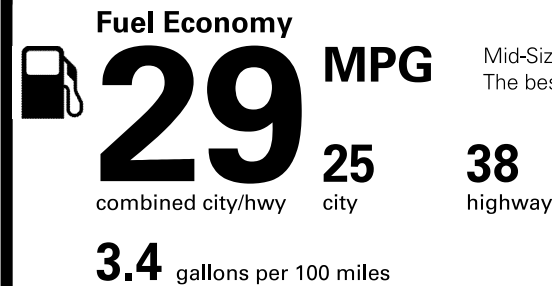

NOTE: PARTS CONTENT DOES NOT INCLUDE FINAL ASSEMBLY, DISTRIBUTION OR OTHER NON-PARTS COSTS.

Fuel Economy and Environment

Mid-Size Cars range from 13 to 114 MPG. The best vehicle rates 119 MPGe.

You save \$1,250
in fuel costs over 5 years compared to the average new vehicle.