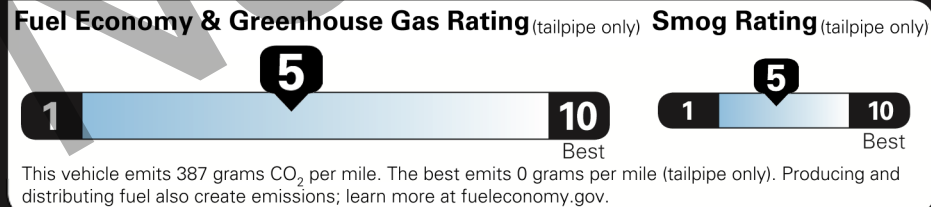

MANUFACTURER'S SUGGESTED RETAIL PRICE		\$ 49,190.00
OPTIONAL EQUIPMENT		
FE	50 State Emissions	0.00
PC	Special Color	425.00

SOUTHEAST TOYOTA DISTRIBUTORS, LLC		
TOTAL FROM MANUFACTURER'S LABEL		\$ 50,790.00
DISTRIBUTOR'S INSTALLED OPTIONS		
RB110	Running Boards	669.00
MC200	Carpet Floor Mats with Carpet Cargo Mat	439.00
KP100	Touch Keypad Entry System	349.00
	Lock and unlock your vehicle without the use of the key	
MB201	Body Side Molding	249.00
PF100	Clear Paint Protection - Door Package	199.00
	Includes coverage on:	
	Door Cups	
	Door Edge Guards	
	Rear Bumper	
FP501	Southeast Toyota Distributor Plus	0.00
	Includes:	
	Certified Technician 46 Point Quality Inspection	
	Digital Picture Asset Program	

EPA DOT Fuel Economy and Environment

Gasoline Vehicle

You spend \$1,250 more in fuel costs over 5 years compared to the average new vehicle.

Annual fuel cost \$1,750

Actual results will vary for many reasons, including driving conditions and how you drive and maintain your vehicle. The average new vehicle gets 27 MPG and costs \$7,500 to fuel over 5 years. Cost estimates are based on 15,000 miles per year at \$2.70 per gallon. MPGe is miles per gasoline gallon equivalent. Vehicle emissions are a significant cause of climate change and smog.