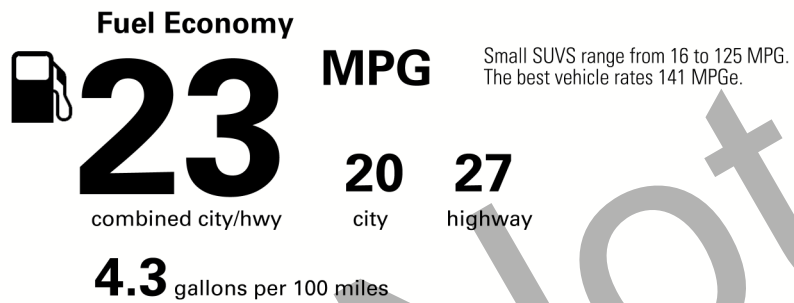

EPA DOT Fuel Economy and Environment

Gasoline Vehicle

You spend \$1,250 more in fuel costs over 5 years compared to the average new vehicle.

Annual fuel cost \$1,750

Actual results will vary for many reasons, including driving conditions and how you drive and maintain your vehicle. The average new vehicle gets 27 MPG and costs \$7,500 to fuel over 5 years. Cost estimates are based on 15,000 miles per year at \$2.70 per gallon. MPGe is miles per gasoline gallon equivalent. Vehicle emissions are a significant cause of climate change and smog.