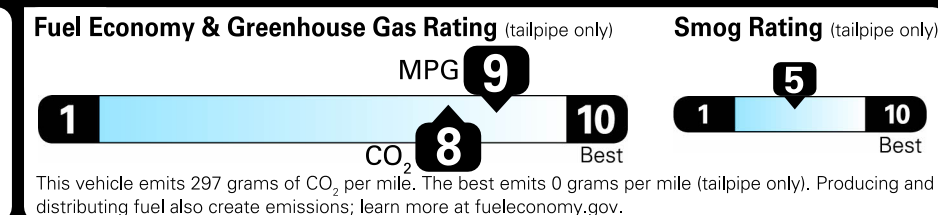

VOLKSWAGEN CAREFREE MAINTENANCE

Scheduled maintenance services described in the Volkswagen Maintenance booklets are covered at no charge for 3 years/36,000 miles (whichever occurs first)

PACKAGES/OPTIONS

- Tornado Red Exterior No Charge
- Titan Black Cloth Interior No Charge
- TDI Monster Mats® (set of 4) and Heavy Duty Trunk Liner with CarGo Blocks $235.00
- Splash Guards (set of 4) $220.00
- First Aid Kit $35.00
- 6-Speed DSG® Auto. Transmission w/ Tiptronic® No Charge

Destination Charge **$795.00**

Total Price: $28,340.00

Fuel, license, title fees, taxes and dealer-installed accessories are not included.

PARTS CONTENT INFORMATION

FOR VEHICLES IN THIS CARLINE:	FOR THIS VEHICLE:
U.S./CANADIAN	FINAL ASSEMBLY POINT:
PARTS CONTENT: 1%	WOLFSBURG, GERMANY
MAJOR SOURCES OF FOREIGN	COUNTRY OF ORIGIN:
PARTS CONTENT:	ENGINE: GERMANY
GERMANY: 63%	TRANSMISSION:
	GERMANY

NOTE: PARTS CONTENT DOES NOT INCLUDE FINAL ASSEMBLY, DISTRIBUTION OR OTHER NON-PARTS COSTS.

EPA DOT Fuel Economy and Environment

Diesel Vehicle

Fuel Economy
 34 MPG
combined city/hwy city highway
2.9 gallons per 100 miles

Compact Cars range from 14 to 60 MPG. The best vehicle rates 112 MPGe.

You save $3,100

in fuel costs over 5 years compared to the average new vehicle.

Annual fuel cost $1,700

Actual results will vary for many reasons, including driving conditions and how you drive and maintain your vehicle. The average new vehicle gets 23 MPG and costs $11,600 to fuel over 5 years. Cost estimates are based on 15,000 miles per year at $3.80 per gallon. MPGe is miles per gasoline gallon equivalent. Vehicle emissions are a significant cause of climate change and smog.

fueleconomy.gov

Calculate personalized estimates and compare vehicles

Smartphone OR Code™

GOVERNMENT 5-STAR SAFETY RATINGS

Overall Vehicle Score Not Rated

Based on the combined ratings of frontal, side and rollover. Should ONLY be compared to other vehicles of similar size and weight.

Frontal Crash	Driver Passenger	Not Rated

Based on the risk of injury in a frontal impact. Should ONLY be compared to other vehicles of similar size and weight.

Side Crash	Front Seat Rear Seat	Not Rated

Based on the risk of injury in a side impact.

Rollover	Not Rated

Based on the risk of rollover in a single-vehicle crash.

Star ratings range from 1 to 5 stars (★★★★★) with 5 being the highest.

Source: National Highway Traffic Safety Administration (NHTSA).

www.safercar.gov or 1-888-327-4236

Who better to get you into a Volkswagen than us? **Volkswagen Credit**

Disclaimer: The Monroney describes the vehicle features when the vehicle was first sold/leased to the customer and that as of the present day the actual features on the vehicle might differ from the ones listed on the Monroney label. The Monroney label is for view only purposes and must not be used to paste on the vehicle as a Monroney sticker for resale.