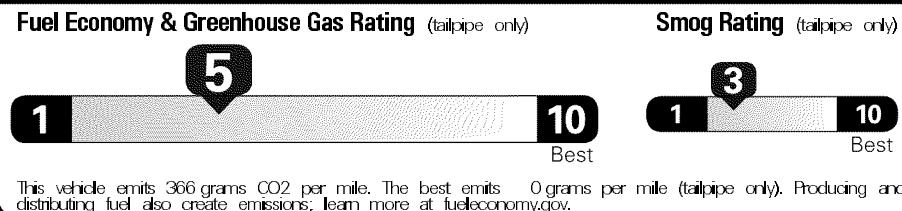

Actual results will vary for many reasons, including driving conditions and how you drive and maintain your vehicle. The average new vehicle gets 27 MPG and costs $6,750 to fuel over 5 years. Cost estimates are based on 15,000 miles per year at $2.40 per gallon. MPGe is miles per gasoline gallon equivalent. Vehicle emissions are a significant cause of climate change and smog.

fueleconomy.gov
Calculate personalized estimates and compare vehicles

SUB-TOTAL $43,509.00
DELIVERY, PROCESSING AND HANDLING FEE 995.00
TOTAL $44,504.00

GOVERNMENT 5-STAR SAFETY RATINGS

Overall Vehicle Score ★★★★★
Based on the combined ratings of frontal, side and rollover. Should ONLY be compared to other vehicles of similar size and weight.

Frontal Crash
Driver Passenger ★★★★★
Based on the risk of injury in a frontal impact. Should ONLY be compared to other vehicles of similar size and weight.

Side Crash
Front seat Rear seat ★★★★★
Based on the risk of injury in a side impact.

Rollover ★★★★★
Based on the risk of rollover in a single-vehicle crash.

APPLICABLE FEDERAL TAXES NOT INCLUDED

Manufacturer's suggested retail price includes manufacturer's recommended pre-delivery service.

License and title fees, state, local and applicable federal taxes, and dealer installed options and accessories are not included in the manufacturer's suggested retail price.

LEXUS NEW VEHICLE LIMITED WARRANTY
Limited warranty coverage highlights include
^ 4YR / 50000 mile basic coverage
^ 6YR / 70000 mile powertrain coverage
^ 6YR / Unlimited mile corrosion perforation warranty

See your Warranty and Services Guide for details.

LEXUS IS PLEASED TO OFFER THE FOLLOWING OWNER SUPPORT PACKAGE WITH EACH NEW LEXUS
^ 24 hour, 365 day/yr. roadside assistance plan
^ Complimentary 1st and 2nd scheduled maintenance services
^ Lodging for emergency breakdown 100 miles from home

An extended service contract may be available for this vehicle. Ask dealer for details

286AN8 742 ML TMMU L434

Star ratings range from 1 to 5 stars (★★★★★) with 5 being the highest.
Source: National Highway Traffic Safety Administration (NHTSA)
www.safercar.gov or 1-888-327-4236