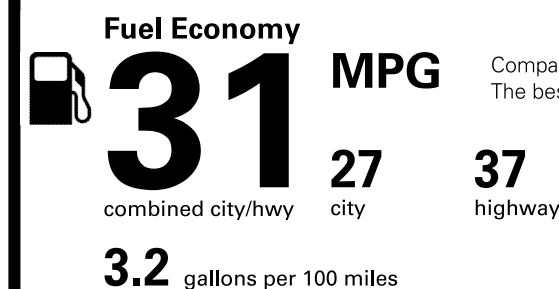

Destination Charge **\$975.00**

Total Price: \$40,160.00

Fuel, license, title fees, taxes and dealer-installed accessories are not included.

This vehicle is equipped with bumpers that can withstand an impact of 2.5 miles per hour with no damage to the vehicle's body and safety systems, although the bumper and related components may sustain damage. The bumper system on this vehicle conforms to the current Federal bumper standard of 2.5 miles per hour.

Based on the risk of injury in a side impact.

Rollover ★★★★★

Based on the risk of rollover in a single-vehicle crash.

Star ratings range from 1 to 5 stars (★★★★★) with 5 being the highest.

Source: National Highway Traffic Safety Administration (NHTSA).

www.safercar.gov or 1-888-327-4236

EPA DOT Fuel Economy and Environment

Gasoline Vehicle

Compact Cars range from 14 to 107 MPG. The best vehicle rates 136 MPGe.

You Save \$0

in fuel costs over 5 years compared to the average new vehicle.