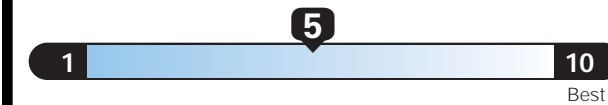

EPA DOT Fuel Economy and Environment

Gasoline Vehicle

Fuel Economy
21 MPG
combined city/hwy
18 city
25 highway
4.8 gallons per 100 miles

Standard SUV 4WD range from 12 to 92 MPG.
The best vehicle rates 119 MPGe.

You spend
\$1,750
more in fuel costs
over 5 years
compared to the
average new vehicle.

Annual fuel COST
\$2,150

Fuel Economy & Greenhouse Gas Rating (tailpipe only)

Smog Rating (tailpipe only)

This vehicle emits 426 grams CO2 per mile. The best emits 0 grams per mile (tailpipe only). Producing and distributing fuel also creates emissions; learn more at fuel economy.gov