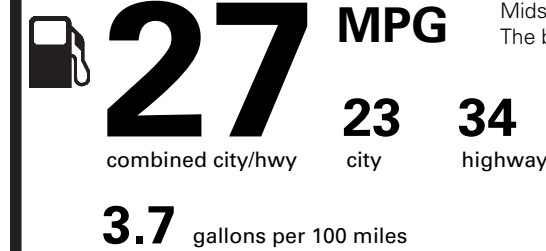

EPA DOT Fuel Economy and Environment

Gasoline Vehicle

Fuel Economy

Midsized Cars range from 12 to 136 MPG. The best vehicle rates 136 MPGe.

You save \$0

in fuel costs over 5 years compared to the average new vehicle.