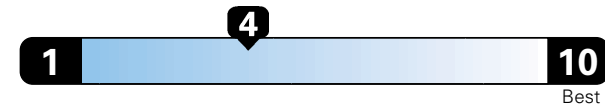

2020 MODEL YEAR

GRAND CHEROKEE LIMITED X 4X4

For more information visit: www.jeep.com
or call 1-877-IAM-JEEP

FCA US LLC

THIS VEHICLE IS MANUFACTURED TO MEET SPECIFIC UNITED STATES REQUIREMENTS. THIS VEHICLE IS NOT MANUFACTURED FOR SALE OR REGISTRATION OUTSIDE OF THE UNITED STATES.

MANUFACTURER'S SUGGESTED RETAIL PRICE OF THIS MODEL INCLUDING DEALER PREPARATION

Base Price: $41,855

JEOP GRAND CHEROKEE LIMITED 4X4
Exterior Color: Diamond Black Crystal Pearl-Coat Exterior Paint
Interior Color: Black Interior Color
Interior: Leather-Trimmed Seats
Engine: 3.6L V6 24V VVT Engine Upp I w/ESS
Transmission: 8-Speed Automatic 850RE Transmission

STANDARD EQUIPMENT (UNLESS REPLACED BY OPTIONAL EQUIPMENT)

FUNCTIONAL/SAFETY FEATURES

Advanced Multistage Front Air Bags
Supplemental Side-Curtain Front and Rear Air Bags
Supplemental Front Seat Side Air Bags
Driver Inflatable Knee-Bolster Air Bag
Selec-Terrain® System
Quadra-Trac II® 4WD System
ParkView® Rear Back-Up Camera
ParkSense® Rear Park-Assist with Stop
Blind-Spot and Cross-Path Detection
Sport Mode
Keyless Enter-N-Go
Remote-Start System
Sentry Key® Theft Deterrent System
Ready-Alert Braking
Speed Control
Power Liftgate
Electronic Stability Control
Anti-Lock 4-Wheel Disc Brakes
Hill Start Assist
Trailer-Sway Damping

INTERIOR FEATURES