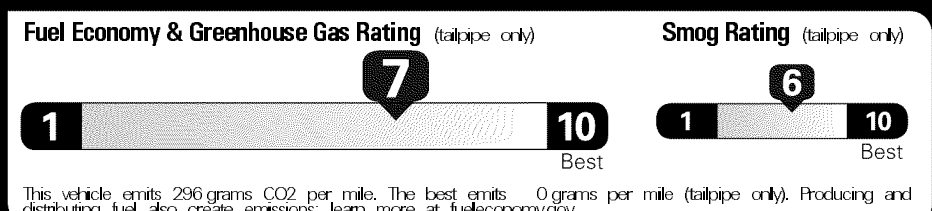

EXTERIOR
- LED Headlights
- LED Daytime Running Lights
- 17-in. Steel Wheels w/ Covers

INTERIOR
- Audio - 7" Touch-Screen, 6 Spkrs, HandsFree Bluetooth Phone/Music, USB Media Port, SiriusXM w/ 3-Month All Access Trial, Android Auto & Apple CarPlay Compatible
- Fabric Seats
- Remote Keyless Entry

- For Full Product Details, Please Visit Toyota.com/RAV4
Full Tank of Gas

MANUFACTURER'S SUGGESTED RETAIL PRICE $27,350.00

OPTIONAL EQUIPMENT

FE	50 State Emissions	
BD	Blind Spot Monitor w/ Rear Cross-Traffic Alert - Color-Keyed Heated Power Outside Mirrors w/ Turn Signal & Blind Spot Warning Indicators	590.00
PC	Special Color	425.00
TC	Rear Cargo Area Cover	90.00
2T	All Weather Floor Liners and Cargo Liner	269.00
3J	Blackout Emblem Overlays	129.00
3T	Roof Rack Cross Bars	315.00
D9	Door Sill Protector	199.00
MF	Mudguard	129.00

Not Original - Copy

Created on 2020-05-23 06:16:11 (UTC)

EPA DOT Fuel Economy and Environment

Gasoline Vehicle

Fuel Economy

30 MPG Small SUVs range from 16 to 120 MPG. The best vehicle rates 136 MPGe.

27 34
combined city/hwy city highway

3.3 gallons per 100 miles

You save $ 750

in fuel costs over 5 years compared to the average new vehicle.

Annual fuel cost $ 1,350

Actual results will vary for many reasons, including driving conditions and how you drive and maintain your vehicle. The average new vehicle gets 27 MPG and costs $7,500 to fuel over 5 years. Cost estimates are based on 15,000 miles per year at $2.70 per gallon. MPGe is miles per gasoline gallon equivalent. Vehicle emissions are a significant cause of climate change and smog.

fueleconomy.gov
Calculate personalized estimates and compare vehicles

DELIVERY, PROCESSING AND HANDLING FEE 1,120.00

TOTAL $30,616.00

The New Vehicle Limited Warranty provides 3-year/36,000 mile basic coverage, 5-year/60,000 mile powertrain coverage, plus 5-year/unlimited mile corrosion perforation coverage. See Warranty and Maintenance Guide for details. An extended service contract may be available for the vehicle. Ask dealer for details. Manufacturer's suggested retail price includes manufacturer's recommended pre-delivery service. Gasoline, license and title fees, applicable federal, state and local taxes and dealer and distributor installed options and accessories are not included in the manufacturer's suggested retail price. ToyotaCare, which covers normal factory scheduled maintenance for two years or 25,000 miles, whichever occurs first, is included as part of the sales price of the vehicle for qualifying buyers. See participating dealer for eligibility and coverage details.

Delivered by Truck to: 29062
TOYOTA OF RUNNEMEDE
99 SOUTH BLACK HORSE PIKE
RUNNEMEDE NJ08078