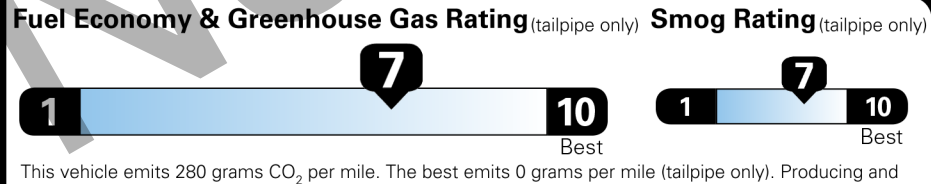

MANUFACTURER'S SUGGESTED RETAIL PRICE \$ 25,845.00
OPTIONAL EQUIPMENT
 FE 50 State Emissions 0.00

SOUTHEAST TOYOTA DISTRIBUTORS, LLC

TOTAL FROM MANUFACTURER'S LABEL \$ 26,855.00

DISTRIBUTOR'S OPTIONS

XY900	TOYOGUARD Platinum	699.00
	Includes: 2 Oil and Filter Changes at any Toyota Dealer Four Tire Rotations Roadside and Rental Car Assistance Exterior Paint Sealant and Interior Protector	
PF400	Clear Paint Protection - Full Hood Package	419.00
	Includes coverage on: Full Hood Mirror Backs (if applicable)	
MC100	Carpet Floor Mats	329.00
CP300	Front & Rear USB Power Port Charging	279.00
	Includes: Convenient charging access for front and rear Innovative smart USB connectors, either way is up Four fast charging 2.4A power ports Maximum power for latest tablets and smartphones Blue LED power status light	
CY200	Phone Cable & Charge Package	73.00
	Contents: 1-Dual Smart USB Car Charger - 2.4A each port 1-Apple Lightning to USB Cable - 3' Red 1-Apple Lightning to USB Cable - 6' Red 1-USB-C to USB-A Cable - 3' Red	
FP401	Southeast Toyota Distributor	0.00
	Includes: Certified Technician 46 Point Quality Inspection	

EPA DOT Fuel Economy and Environment

Gasoline Vehicle

You save \$1,000
 in fuel costs over 5 years compared to the average new vehicle.

Annual fuel COST
\$1,100

Actual results will vary for many reasons, including driving conditions and how you drive and maintain your vehicle. The average new vehicle gets 27 MPG and costs \$6,500 to fuel over 5 years. Cost estimates are based on 15,000 miles per year at \$2.35 per gallon. MPGe is miles per gasoline gallon equivalent. Vehicle emissions are a significant cause of climate change and smog.