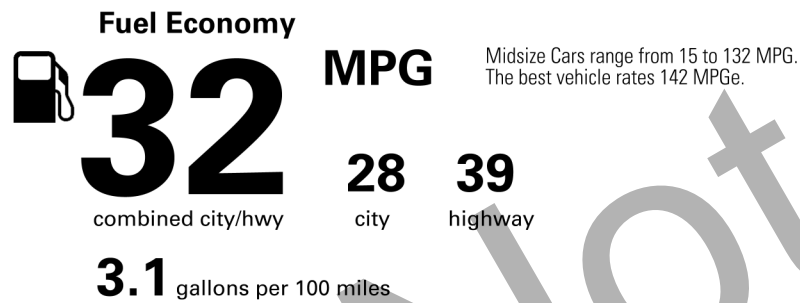

EPA DOT Fuel Economy and Environment

Gasoline Vehicle

You save \$1,000
 in fuel costs over 5 years compared to the average new vehicle.

Annual fuel COST
\$1,100

Actual results will vary for many reasons, including driving conditions and how you drive and maintain your vehicle. The average new vehicle gets 27 MPG and costs \$6,500 to fuel over 5 years. Cost estimates are based on 15,000 miles per year at \$2.35 per gallon. MPGe is miles per gasoline gallon equivalent. Vehicle emissions are a significant cause of climate change and smog.