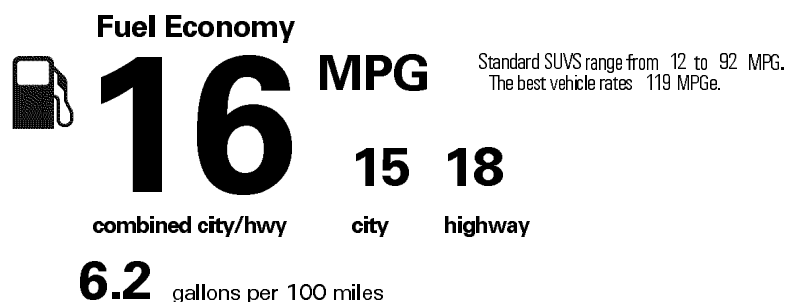

MANUFACTURER'S SUGGESTED RETAIL PRICE

- ** Blind Spot Monitor with Rear Cross-Traffic Alert power retracting/auto-dimming outer mirrors 800.00
- ** Headlamp washers 100.00
- ** Premium Package: 4,445.00
 18" split-six spoke alloy wheels, LED foglamps, rain-sensing wipers, windshield deicer, Intuitive Parking Assist, Navigation Package, Leather-trimmed seats, Mahogany wood trim, heated/ventilated front seats, heated outboard 2nd row seats, 3-zone automatic climate control
- ** Cargo-area tonneau cover 150.00
- ** Mahogany wood & leather-trimmed steering wheel and shift knob 310.00
- ** Tow Hitch with Ball Mount 654.00
- ** Exhaust Tip 129.00
- ** Cargo Mat / Cargo Net / Wheel Locks / Key Gloves 260.00

\$51,280.00

Not Original - Copy

Created on 2016-11-17 10:07:35 (UTC)

EPA DOT Fuel Economy and Environment

Gasoline Vehicle

You spend \$6,000 more in fuel costs over 5 years compared to the average new vehicle.