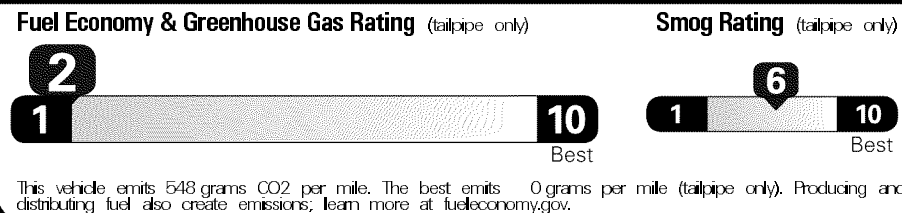

Actual results will vary for many reasons, including driving conditions and how you drive and maintain your vehicle. The average new vehicle gets 26 MPG and costs $7,000 to fuel over 5 years. Cost estimates are based on 15,000 miles per year at $2.80 per gallon. MPGe is miles per gasoline gallon equivalent. Vehicle emissions are a significant cause of climate change and smog.

fueleconomy.gov
Calculate personalized estimates and compare vehicles

GOVERNMENT 5-STAR SAFETY RATINGS

This vehicle has not been rated by the government for overall vehicle score, frontal crash, side crash or rollover risk.

Star ratings range from 1 to 5 stars (★★★★★) with 5 being the highest.
Source: National Highway Traffic Safety Administration (NHTSA)
www.safercar.gov or 1-888-327-4236

SUB-TOTAL $58,128.00
DELIVERY, PROCESSING AND HANDLING FEE 975.00
TOTAL $59,103.00

APPLICABLE FEDERAL TAXES NOT INCLUDED

Manufacturer's suggested retail price includes manufacturer's recommended pre-delivery service.
License and title fees, state, local and applicable federal taxes, and dealer installed options and accessories are not included in the manufacturer's suggested retail price.
LEXUS NEW VEHICLE LIMITED WARRANTY
Limited warranty coverage highlights include
^ 4YR / 50000 mile basic coverage
^ 6YR / 70000 mile powertrain coverage
^ 6YR / Unlimited mile corrosion perforation warranty
See your Warranty and Services Guide for details.
LEXUS IS PLEASED TO OFFER THE FOLLOWING OWNER SUPPORT PACKAGE WITH EACH NEW LEXUS
^ 24 hour, 365 day/yr. roadside assistance plan
^ Complimentary 1st and 2nd scheduled maintenance services
^ Lodging for emergency breakdown 100 miles from home
An extended service contract may be available for this vehicle. Ask dealer for details

321B36 368 DL31 -7632 L300