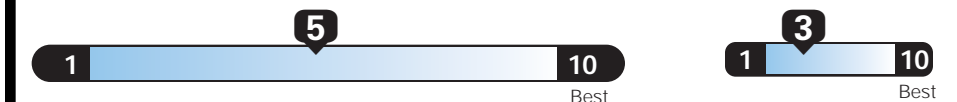

For more information visit: www.AlfaRomeoUSA.com
or call 1-844-ALFA-USA (1-844-253-2872)

FCA US LLC

EPA DOT Fuel Economy and Environment

Gasoline Vehicle

Fuel Economy These estimates reflect new EPA methods beginning with 2017 models. Small SUV 4WD range from 18 to 34 MPG. The best vehicle rates 136 MPGe.

24 MPG
combined city/hwy

22 MPG
city

28 MPG
highway

4.2 gallons per 100 miles

You spend **\$2,000** more in fuel costs over 5 years compared to the average new vehicle.

Annual fuel COST **\$1,750**

Fuel Economy & Greenhouse Gas Rating (tailpipe only) Smog Rating (tailpipe only)