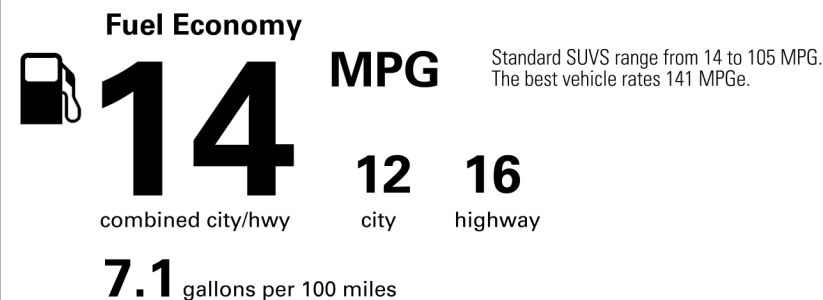

INSTALLED OPTIONS

MANUFACTURER'S SUGGESTED RETAIL PRICE

\$91,930.00

- ** Wireless Charger 75.00
- ** Cool Box 170.00
- ** Head-Up Display 900.00
- ** Luxury Package Includes: 1,190.00
 Semi-Aniline Leather-Trimmed Interior w/ Contrast Stitching, Heated & Ventilated Front and Second-Row Outboard Seats, Four-zone Climate Concierge, LX Projector Door Lamps
- ** Mark Levinson Audio System: 2,350.00
 19-speaker, 450-watt Reference Surround Sound Audio System
- ** Premium Paint Charge 425.00
- ** Sport Package: 6,110.00
 21" Forged Alloy Wheels; Exclusive Front Grille, Front Spoilers and Lower Rear Spoiler; Chrome-Accent Side Mirror Caps; Black Headliner
- ** Heated Espresso Steering Wheel 150.00

Not Original - Copy

Created on 2021-11-24 22:36:08 (UTC)

EPA DOT Fuel Economy and Environment

Gasoline Vehicle

You spend \$10,000 more in fuel costs over 5 years compared to the average new vehicle.

Annual fuel cost \$3,500

Actual results will vary for many reasons, including driving conditions and how you drive and maintain your vehicle. The average new vehicle gets 27 MPG and costs \$7,500 to fuel over 5 years. Cost estimates are based on 15,000 miles per year at \$3.25 per gallon. MPGe is miles per gasoline gallon equivalent. Vehicle emissions are a significant cause of climate change and smog.