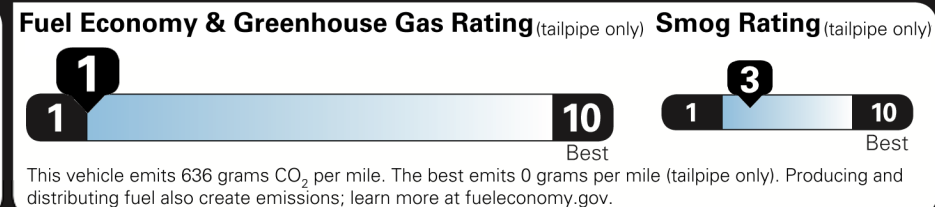

Not Original - Copy

Created on 2021-11-24 22:36:08 (UTC)

EPA DOT Fuel Economy and Environment

Gasoline Vehicle

You spend \$10,000 more in fuel costs over 5 years compared to the average new vehicle.

Annual fuel cost \$3,500