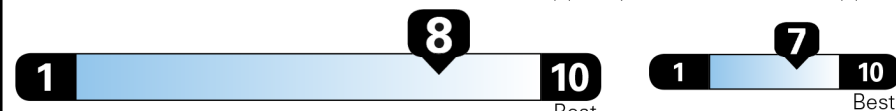

40 city
37 highway

Small SUVs range from 14 to 129 MPG. The best vehicle rates 142 MPGe.

You save

\$2,000
 in fuel costs over 5 years compared to the average new vehicle.

Annual fuel cost

\$900

Fuel Economy & Greenhouse Gas Rating (tailpipe only) **Smog Rating** (tailpipe only)