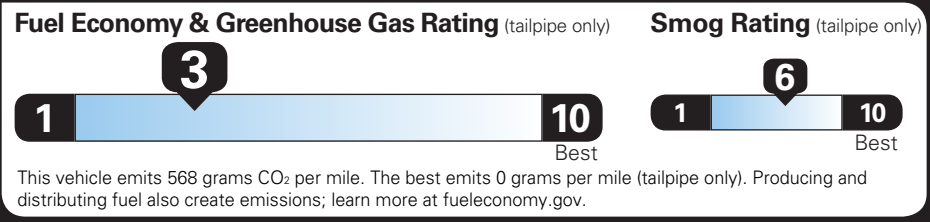

EPA DOT Fuel Economy and Environment

Gasoline Vehicle

Fuel Economy

16 MPG combined city/hwy

14 MPG city

19 MPG highway

Standard SUVs range from 14 to 105 MPG. The best vehicle rates 142 MPGe.

6.2 gallons per 100 miles

You spend $7,250 more in fuel costs over 5 years compared to the average new vehicle.

Annual fuel cost $2,750