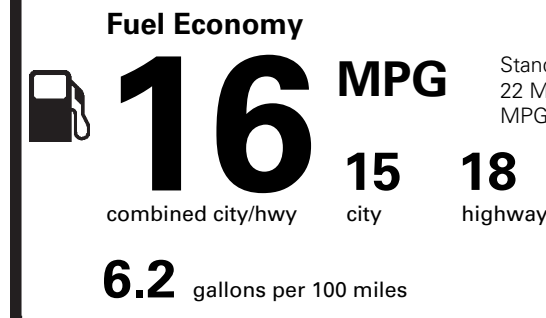

EPA DOT Fuel Economy and Environment

Gasoline Vehicle

Standard Pickup Trucks range from 14 to 22 MPG. The best vehicle rates 136 MPGe.

You spend **\$4,500** more in fuel costs over 5 years compared to the average new vehicle.