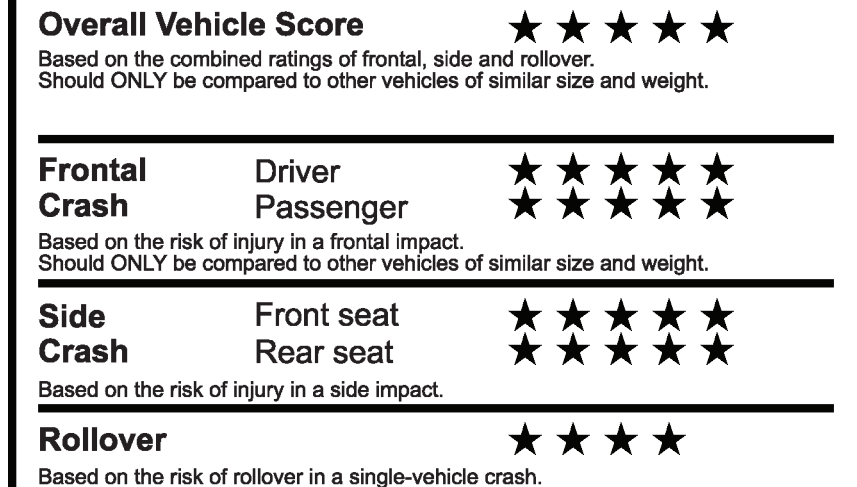

fueleconomy.gov

Calculate personalized estimates and compare vehicles

GOVERNMENT 5-STAR SAFETY RATINGS

Star ratings range from 1 to 5 stars (★★★★★), with 5 being the highest. Source: National Highway Traffic Safety Administration (NHTSA). www.safercar.gov or 1-888-327-4236