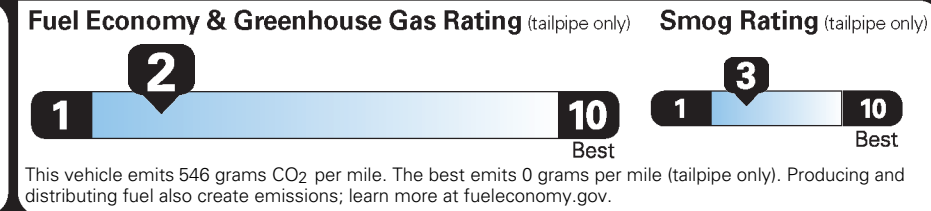

Actual results will vary for many reasons, including driving conditions and how you drive and maintain your vehicle. The average new vehicle gets 27 MPG and costs $6,750 to fuel over 5 years. Cost estimates are based on 15,000 miles per year at $2.40 per gallon. MPGe is miles per gasoline gallon equivalent. Vehicle emissions are a significant cause of climate change and smog.

fueleconomy.gov

Calculate personalized estimates and compare vehicles