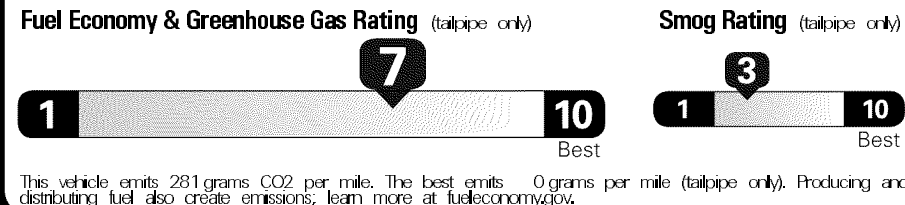

EXTERIOR

- Bi-LED Headlights
- LED Daytime Running Lights In Headlight
- Color-Keyed Heated Power Outside Mirrors

INTERIOR

- Premium Fabric-Trimmed 6-Way Adj Dr Seat
- 4-Way Adj Fr Pass Seat w/Seatback Pocket
- Entune Audio w/6.1-in Touch-screen incl Entune Multimedia Bundle (AUX/USB/BT/Adv Voice Recognition), Siri Eyes Free
- 3.5-in Monochrome TFT Multi-Info Display
- Integrated Backup Camera w/Projected Pth
- Steering Wheel w/ Audio & Bluetooth Hands-Free Phone Voice Command Controls
- Auto Climate Control w/ Pollen Filter and Push Button Controls
- Remote Keyless Entry System
- Power Door Locks and Windows
Full Tank of Gas

MANUFACTURER'S SUGGESTED RETAIL PRICE **$18,985.00**

OPTIONAL EQUIPMENT

FE 50 State Emissions
DK. Preferred Owner's Portfolio
CF. Carpet/Trunk Mat Set 224.00

Not Original - Copy

Created on 2017-10-12 05:48:23 (UTC)

EPA DOT Fuel Economy and Environment

Gasoline Vehicle

Fuel Economy
32 MPG
Midsize Cars range from 13 to 136 MPG. The best vehicle rates 136 MPGe.
28 city **36** highway
3.1 gallons per 100 miles

You save $1,250
in fuel costs over 5 years compared to the average new vehicle.

Annual fuel Cost
$1,100

Actual results will vary for many reasons, including driving conditions and how you drive and maintain your vehicle. The average new vehicle gets 27 MPG and costs $6,750 to fuel over 5 years. Cost estimates are based on 15,000 miles per year at $2.40 per gallon. MPGe is miles per gasoline gallon equivalent. Vehicle emissions are a significant cause of climate change and smog.

fuelconomy.gov
Calculate personalized estimates and compare vehicles

DELIVERY, PROCESSING AND HANDLING FEE 895.00

TOTAL $20,104.00

The New Vehicle Limited Warranty provides 3-year/36,000 mile basic coverage, 5-year/60,000 mile powertrain coverage, plus 5-year/unlimited mile corrosion perforation coverage. See Warranty and Maintenance Guide for details. An extended service contract may be available for the vehicle. Ask dealer for details. Manufacturer's suggested retail price includes manufacturer's recommended pre-delivery service. Gasoline, license and title fees, applicable federal, state and local taxes and dealer and distributor installed options and accessories are not included in the manufacturer's suggested retail price.

ToyotaCare, which covers normal factory scheduled maintenance for two years or 25,000 miles, whichever occurs first, is included as part of the sales price of the vehicle for qualifying buyers. See participating dealer for eligibility and coverage details.

Delivered by Truck to: 04250
CARSON TOYOTA
1333 E 223RD ST
CARSON CA90745