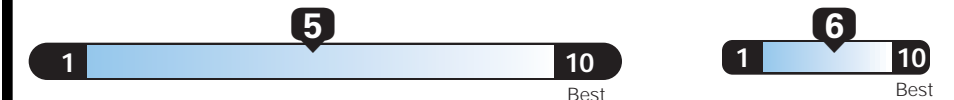

Small SUV 4WD range from 18 to 33 MPG. The best vehicle rates 119 MPGe.

You spend \$500
more in fuel costs over 5 years compared to the average new vehicle.

Annual fuel COST \$1,900

Fuel Economy & Greenhouse Gas Rating (tailpipe only) **Smog Rating (tailpipe only)**