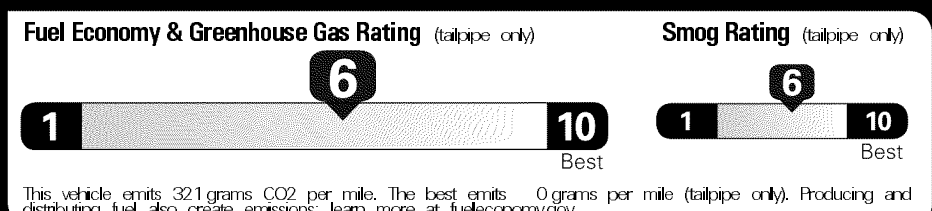

MANUFACTURER'S SUGGESTED RETAIL PRICE $23,840.00

1. **OPTIONAL EQUIPMENT**
2. CA California Emissions
   - ED Entune Audio Plus with Connected Navigation App: Includes the Entune Multimedia Bundle (7-In. High Resolution Touch-Screen Display, AM/FM CD Player, MP3/WMA Playback Capability, Six Speakers, Auxiliary Audio Jack, USB 2.0 Port with iPod Connectivity and Control, Advanced Voice Recognition, Hands-Free Phone Capability, Phone Book Access and Music Streaming via Bluetooth Wireless Technology), Connected Navigation Scout GPS Link App, Siri Eyes Free, SiriusXM Satellite Radio with 3-Month Complimentary SiriusXM All Access Trial, HD Radio, HD Radio Traffic and Weather In Major Metro Areas 775.00
   - H0 TRAC Program
   - H8 Fleet Credit
   - XX Drop Ship Indicator
   - F9 Protection Value Package 552.00
   - 3P All Weather Floor Mat Liners, Body Side Moldings, Rear Bumper Applique and Door Edge Guards 395.00

Original - Copy

Created on 2017-02-15 19:45:49 (UTC)

EPA DOT Fuel Economy and Environment

Gasoline Vehicle

Fuel Economy

27 MPG Midsized Cars range from 13 to 136 MPG. The best vehicle rates 119 MPGe.

24 33
combined city/hwy city highway

3.7 gallons per 100 miles

You save $ 250

in fuel costs over 5 years

compared to the average new vehicle.

Annual fuel cost $ 1,350

Actual results will vary for many reasons, including driving conditions and how you drive and maintain your vehicle. The average new vehicle gets 26 MPG and costs $7,000 to fuel over 5 years. Cost estimates are based on 15,000 miles per year at $2.45 per gallon. MPGe is miles per gasoline gallon equivalent. Vehicle emissions are a significant cause of climate change and smog.

fuelconomy.gov
Calculate personalized estimates and compare vehicles

DELIVERY, PROCESSING AND HANDLING FEE 865.00

TOTAL $26,427.00

The New Vehicle Limited Warranty provides 3-year/36,000 mile basic coverage, 5-year/60,000 mile powertrain coverage, plus 5-year/unlimited mile corrosion perforation coverage. See Warranty and Maintenance Guide for details. An extended service contract may be available for the vehicle. Ask dealer for details. Manufacturer's suggested retail price includes manufacturer's recommended pre-delivery service. Gasoline, license and title fees, applicable federal, state and local taxes and dealer and distributor installed options and accessories are not included in the manufacturer's suggested retail price.

ToyotaCare, which covers normal factory scheduled maintenance for two years or 25,000 miles, whichever occurs first, is included as part of the sales price of the vehicle for qualifying buyers. See participating dealer for eligibility and coverage details.

Delivered by Truck to: 04282
TOYOTA OF ESCONDIDO
231 LINCOLN PARKWAY
ESCONDIDO CA92026