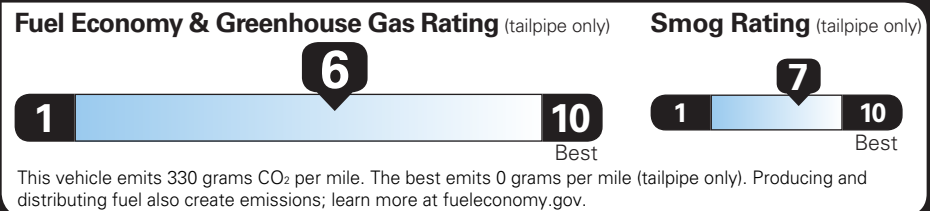

TOTAL OPTIONS	\$195.00
TOTAL VEHICLE & OPTIONS	\$29,695.00
DESTINATION CHARGE	1,195.00

TOTAL VEHICLE PRICE* \$30,890.00

EPA DOT Fuel Economy and Environment

Gasoline Vehicle

Fuel Economy

27 MPG
combined city/hwy

25 MPG
city

30 MPG
highway

3.7 gallons per 100 miles

Small SUVs range from 16 to 120 MPG. The best vehicle rates 141 MPGe.

You save \$0

in fuel costs over 5 years

compared to the average new vehicle.

Annual fuel cost \$1,500