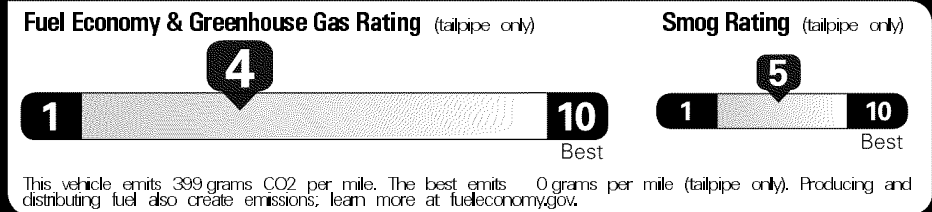

1. **EXTERIOR**
2. Auto On/Off Headlights, Fog Lights
   - Adj Power Liftgate w/Flip-up Rear Window
   - Power Tilt/Slide Moonroof with Sunshade
   - Heated PWR Adjustable Outside Mirrors

1. **INTERIOR**
2. Leather-trimmed Front & 2nd Row Seats
   - 12-way PWR Driver, Heated Front Seats, 4-way PWR Passenger Seat, Seating for 7, 3rd Row 60/40 Split Fold-Flat Seats
   - Integrated 2nd Row Side-Window Sunshades
   - Entune Premium Audio w/Integrated Nav, 8" Touch Screen w/Backup Camera, AM/FM, CD, 6 Speakers, Bluetooth Phone/Music, USB Media Port, 4 USB Charge Ports, Homelink, Siri Eyes Free, SiriusXM w/3-month All-Access Trial
   - 3-Zone Auto Climate Control, Leather Steering Wheel w/Multi-Media Controls
   - 12 Cup/Bottle Holders;12V & 120V Outlets
   - Lighted Vanity Mirrors& Sunglass Storage
   - ***Full Tank of Gas***

MANUFACTURER'S SUGGESTED RETAIL PRICE $40,680.00

1. **OPTIONAL EQUIPMENT**
2. FE 50 State Emissions
   - BS Seating for 8; 2nd Row 60:40 Bench Seat (No Cost Option)
   - 2T All Weather Floor Liner/Cargo Liner 269.00
   - D5. Door Edge Guard 125.00

Original - Copy

Created on 2019-01-15 06:00:57 (UTC)

EPA DOT Fuel Economy and Environment

Gasoline Vehicle

Fuel Economy
22 MPG
Standard SUVs range from 13 to 93 MPG. The best vehicle rates 136 MPGe.
20 26
combined city/hwy city highway
4.5 gallons per 100 miles

You spend $1,750 more in fuel costs over 5 years compared to the average new vehicle.

Annual fuel cost $1,750

Actual results will vary for many reasons, including driving conditions and how you drive and maintain your vehicle. The average new vehicle gets 27 MPG and costs $7,000 to fuel over 5 years. Cost estimates are based on 15,000 miles per year at $2.55 per gallon. MPGe is miles per gasoline gallon equivalent. Vehicle emissions are a significant cause of climate change and smog.

fuelconomy.gov
Calculate personalized estimates and compare vehicles

DELIVERY, PROCESSING AND HANDLING FEE 1,095.00

TOTAL $42,169.00

The New Vehicle Limited Warranty provides 3-year/36,000 mile basic coverage, 5-year/60,000 mile powertrain coverage, plus 5-year/unlimited mile corrosion perforation coverage. See Warranty and Maintenance Guide for details. An extended service contract may be available for the vehicle. Ask dealer for details. Manufacturer's suggested retail price includes manufacturer's recommended pre-delivery service. Gasoline, license and title fees, applicable federal, state and local taxes and dealer and distributor installed options and accessories are not included in the manufacturer's suggested retail price.

ToyotaCare, which covers normal factory scheduled maintenance for two years or 25,000 miles, whichever occurs first, is included as part of the sales price of the vehicle for qualifying buyers. See participating dealer for eligibility and coverage details.

Delivered by Truck to: 29113
PRESTIGE TOYOTA OF RAMSEY
1096 ROUTE 17 NORTH
RAMSEY NJ07446