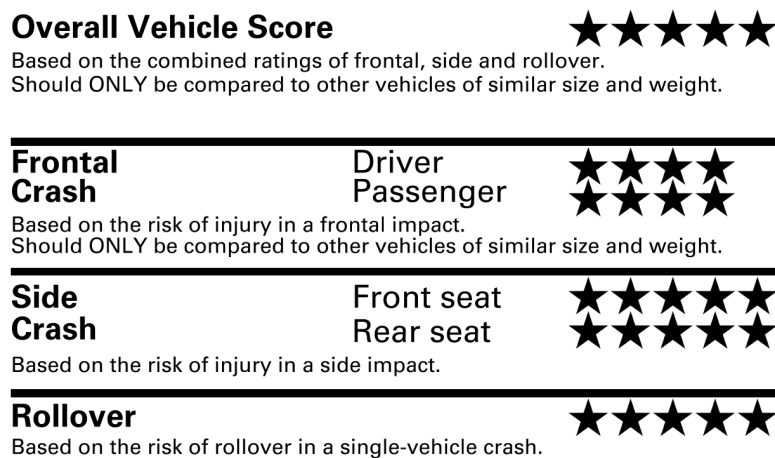

fueleconomy.gov
Calculate personalized estimates and compare vehicles

GOVERNMENT 5-STAR SAFETY RATINGS

Star ratings range from 1 to 5 stars (★★★★★) with 5 being the highest.

Source: National Highway Traffic Safety Administration (NHTSA)