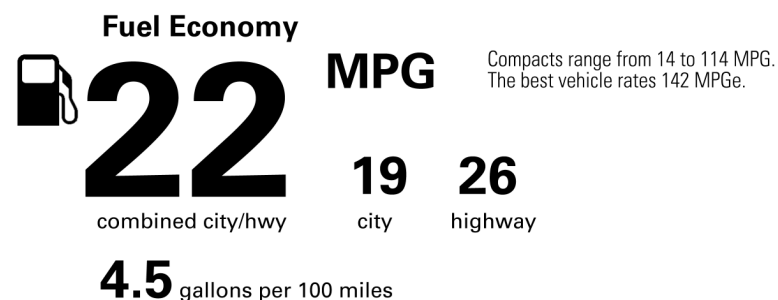

INSTALLED OPTIONS

MANUFACTURER'S SUGGESTED RETAIL PRICE

- ** Panoramic View Monitor, Intuitive Parking Assist with Auto Braking and Rear Cross-Traffic Braking 1,365.00
- ** F SPORT Dynamic Handling Package: 19-in Matte Black BBS Wheels, Drive Mode Select with Sport S/S+ and Custom Modes, Adaptive Variable Suspension, Ash Heated Wood Trimmed Steering Wheel and Interior Trim, SmartAccess Card Key, Carbon Fiber Rear Spoiler 3,800.00
- ** Triple Beam LED Headlamps 1,250.00
- ** Navigation/Mark Levinson Audio Package: Navigation System with 10.3-in Touchscreen Multimedia Display, Lexus Enform Dynamic Navigation, Dynamic Voice Command, Lexus Enform Destination Assist, and Mark Levinson 17-speaker, 1,800 Watt Premium Surround Sound Audio System 2,750.00
- ** Power Tilt-and-Slide Moonroof 1,100.00
- ** Trunk Mat/Cargo Net/Wheel Locks 315.00

\$45,050.00

Not Original Copy

Created on 2021-12-18 16:10:09 (UTC)

EPA DOT Fuel Economy and Environment

Gasoline Vehicle

You spend \$3,500 more in fuel costs over 5 years compared to the average new vehicle.