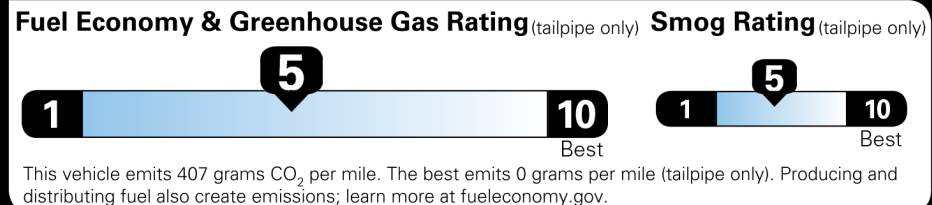

You spend $3,500 more in fuel costs over 5 years compared to the average new vehicle.

Annual fuel cost $2,000

Actual results will vary for many reasons, including driving conditions and how you drive and maintain your vehicle. The average new vehicle gets 27 MPG and costs $6,500 to fuel over 5 years. Cost estimates are based on 15,000 miles per year at $2.95 per gallon. MPGe is miles per gasoline gallon equivalent. Vehicle emissions are a significant cause of climate change and smog.

fueleconomy.gov
Calculate personalized estimates and compare vehicles