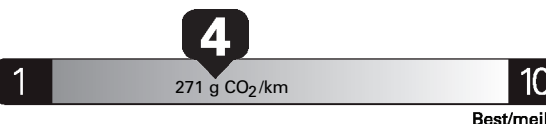

NO CHARGE

NO CHARGE

850.00

NO CHARGE

NO CHARGE

PRICE INFORMATION

BASE PRICE $61,845.00
TOTAL OPTIONS/OTHER 8,145.00

TOTAL VEHICLE & OPTIONS/OTHER 69,990.00
DESTINATION & DELIVERY 1,950.00

TOTAL BEFORE REDUCTIONS 71,940.00
LAR 502A W/2.7L DISCOUN - 1,500.00
OFF ROAD DISCOUNT - 550.00

TOTAL REDUCTIONS - 2,050.00

"THIS VEH. NOT INTENDED FOR SALE OR REGISTRATION IN US" RETAIL PRICES EXCLUDE GST/HST

TOTAL MSRP $69,890.00

* MANUFACTURER'S SUGGESTED RETAIL PRICE = MSRP

* NOTE: THIS PRICE HAS BEEN DEVELOPED AS A GUIDE. DEALERS MAY SELL FOR LESS AND ARE NOT UNDER ANY OBLIGATION TO ACCEPT THIS SUGGESTED RETAIL PRICE.

RAMP ONE/
TERMINAL UN

CS59

RAMP TWO/
TERMINAL DEUX

FINAL ASSEMBLY PLANT/
USINE DE MONTAGE

DEARBORN

METHOD OF TRANSP/
MODE DE TRANSPORT

CONVOY

ITEM #: **B8-R411 O/T 1**

SPECIAL ORDER

MB231 N RE 2X 120 000933 02 23 21

Gasoline Vehicle
Véhicule à essence

Fuel Consumption / Consommation de carburant

11.5 L/100 km
combined/combinée
25 mi/gal

12.8 city
ville

10.0 highway
route

Annual fuel COST
for an annual distance of 20,000 km, and an average fuel price of $1.25 per litre

$ 2 875

Coût annuel en carburant
pour une distance annuelle de 20 000 km, et un prix moyen du carburant de 1,25 $ par litre

Standard pickup trucks range from /
Les camionnettes ordinaires font entre
8.9 - 16.3 L_e/100 km

L_e is gasoline litre equivalent
L_e signifie litre équivalent d'essence

Carbon Dioxide Rating / Indice de dioxyde de carbone

Tailpipe emissions only / Émissions du tuyau d'échappement seulement