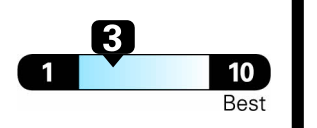

Smog Rating (tailpipe only)

This vehicle emits 298 grams of CO₂ per mile. The best emits 0 grams per mile (tailpipe only). Producing and distributing fuel also create emissions; learn more at fueleconomy.gov.

Actual results will vary for many reasons, including driving conditions and how you drive and maintain your vehicle. The average new vehicle gets 24 MPG and costs $7,650 to fuel over 5 years. Cost estimates are based on 15,000 miles per year at $2.75 per gallon. MPGe is miles per gasoline gallon equivalent. Vehicle emissions are a significant cause of climate change and smog.

fueleconomy.gov

Calculate personalized estimates and compare vehicles

Smartphone OR Code™