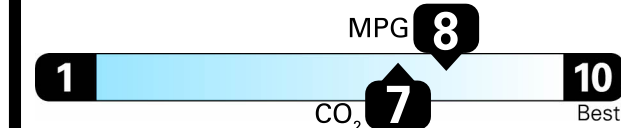

2.9 gallons per 100 miles

Mid-Size Cars range from 13 to 58 MPG. The best vehicle rates 119 MPGe.

You save \$1,650

in fuel costs over 5 years compared to the average new vehicle.

Annual fuel cost \$1,200

Fuel Economy & Greenhouse Gas Rating (tailpipe only)