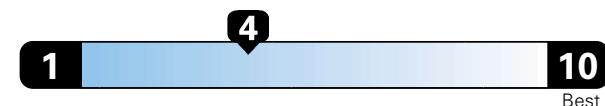

2019 DODGE DURANGO SXT BLACKTOP RWD

For more information visit: www.dodge.com
or call 1-800-4ADODGE

FCA US LLC

THIS VEHICLE IS MANUFACTURED TO MEET SPECIFIC UNITED STATES REQUIREMENTS. THIS VEHICLE IS NOT MANUFACTURED FOR SALE OR REGISTRATION OUTSIDE OF THE UNITED STATES.

MANUFACTURER'S SUGGESTED RETAIL PRICE OF THIS MODEL INCLUDING DEALER PREPARATION

Base Price: $30,195

DODGE DURANGO SXT RWD
Exterior Color: White Knuckle Exterior Paint
Interior Color: Black Interior Color
Interior: Cloth-Trimmed Bucket Seats
Engine: 3.6-Liter V6 24-Valve VVT Engine with ESS
Transmission: 8-Speed Automatic 850RE Transmission

STANDARD EQUIPMENT (UNLESS REPLACED BY OPTIONAL EQUIPMENT)