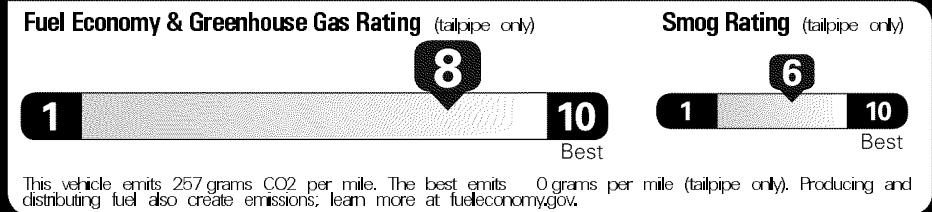

EXTERIOR

- Sport Mesh Gray Metallic Front Grille
- LED Headlights w/Accent & DRL
- LED tail & stop lights
- Color-Keyed Heated Power Outside Mirrors with Integrated Turn Signal Indicators
- Color-Keyed Rear Spoiler
- Single Exhaust w/Dual Chrome Tips
- Color-Keyed Roof-Mntd Shark-Fin Antenna

INTERIOR

- Premium Sport Seats with 6-Way Adjust Dr & 4-Way Adjust Passenger Seat
- Audio, 8" Touch Screen, 6 Speakers, HandsFree Bluetooth, USB Media Port, 1 USB Charge Port
- Siri Eyes Free, Apple CarPlay Compatible
- 4.2-in Color TFT Multi-Info Display
- Leather Steering Wheel
- Auto Climate Control w/ Push Btn Cntrls
- ***Full Tank of Gas***

MANUFACTURER'S SUGGESTED RETAIL PRICE **$22,050.00**

OPTIONAL EQUIPMENT

FE	50 State Emissions	
PC	Special Color	425.00
2T	All Weather Floor Liner Package	249.00
DK	Preferred Owner's Portfolio	

Original - Copy

Created on 2020-05-23 06:17:31 (UTC)

EPA DOT Fuel Economy and Environment

Gasoline Vehicle

Fuel Economy

34 MPG
combined city/hwy

31 city
40 highway

2.9 gallons per 100 miles

Compacts range from 14 to 113 MPG. The best vehicle rates 136 MPGe.

You save $1,500
in fuel costs over 5 years compared to the average new vehicle.

Annual fuel cost $1,200

Actual results will vary for many reasons, including driving conditions and how you drive and maintain your vehicle. The average new vehicle gets 27 MPG and costs $7,500 to fuel over 5 years. Cost estimates are based on 15,000 miles per year at $2.70 per gallon. MPGe is miles per gasoline gallon equivalent. Vehicle emissions are a significant cause of climate change and smog.

fueleconomy.gov
Calculate personalized estimates and compare vehicles

DELIVERY, PROCESSING AND HANDLING FEE 955.00

TOTAL $23,679.00

The New Vehicle Limited Warranty provides 3-year/36,000 mile basic coverage, 5-year/60,000 mile powertrain coverage, plus 5-year/unlimited mile corrosion perforation coverage. See Warranty and Maintenance Guide for details. An extended service contract may be available for the vehicle. Ask dealer for details. Manufacturer's suggested retail price includes manufacturer's recommended pre-delivery service. Gasoline, license and title fees, applicable federal, state and local taxes and dealer and distributor installed options and accessories are not included in the manufacturer's suggested retail price.

ToyotaCare, which covers normal factory scheduled maintenance for two years or 25,000 miles, whichever occurs first, is included as part of the sales price of the vehicle for qualifying buyers. See participating dealer for eligibility and coverage details.

Delivered by Truck to: 04739
TOYOTA OF DOWNTOWN LA
1901 S FIGUEROA ST
LOS ANGELES CA90007