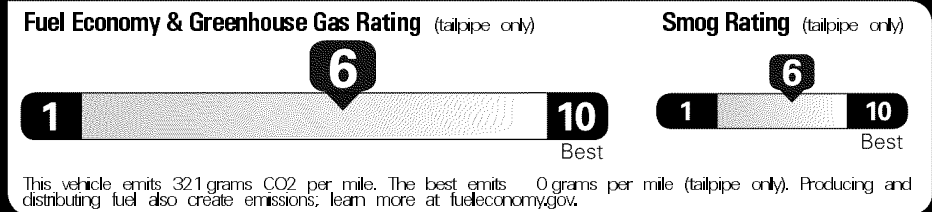

1. **EXTERIOR**
2. 17" Alloy Wheels with Graphite Finish
   - Projector-Beam Headlamps with Black Sport Trim Bezels & Auto On/Off
   - Daytime Running Lights w/ On/Off Switch
   - Color-Keyed Rear Spoiler
   - Chrome-Tipped Exhaust
   - Heated Power Outside Mirrors

1. **INTERIOR**
2. Entune Audio: 6.1" Touch Screen, 6 Speakers, Bluetooth, USB, AUX, CD
   - Sport Fabric SofTex-Trimmed Seats w/ 8-Way Power Driver Seat w/Lumbar Support
   - Leather-Trimmed Steering Wheel with Audio and Bluetooth Controls
   - Backup Camera
   - TFT Multi-Information Display
   - Tire Pressure Monitor System
   - 60/40 Split Fold-Down Rear Seats
   - Remote Keyless Entry System
   - (2) 12V Power Outlets

Full Tank of Gas

MANUFACTURER'S SUGGESTED RETAIL PRICE $23,840.00

1. **OPTIONAL EQUIPMENT**
2. CA California Emissions
   - 2T All Weather Floor Liners/Cargo Tray 249.00
   - WL Wheel Locks 65.00
   - DK. PREFERRED OWNER'S PORTFOLIO

Original - Copy

Created on 2017-06-03 07:10:19 (UTC)

EPA DOT Fuel Economy and Environment

Gasoline Vehicle

Fuel Economy
27 MPG
Midsize Cars range from 13 to 136 MPG. The best vehicle rates 119 MPGe.
24 33
combined city/hwy city highway
3.7 gallons per 100 miles

You save $ 250
in fuel costs over 5 years compared to the average new vehicle.

Annual fuel Cost
$ 1,350

Actual results will vary for many reasons, including driving conditions and how you drive and maintain your vehicle. The average new vehicle gets 26 MPG and costs $7,000 to fuel over 5 years. Cost estimates are based on 15,000 miles per year at $2.45 per gallon. MPG is miles per gasoline gallon equivalent. Vehicle emissions are a significant cause of climate change and smog.

fuelconomy.gov
Calculate personalized estimates and compare vehicles

DELIVERY, PROCESSING AND HANDLING FEE 885.00

TOTAL $25,039.00

The New Vehicle Limited Warranty provides 3-year/36,000 mile basic coverage, 5-year/60,000 mile powertrain coverage, plus 5-year/unlimited mile corrosion perforation coverage. See Warranty and Maintenance Guide for details. An extended service contract may be available for the vehicle. Ask dealer for details. Manufacturer's suggested retail price includes manufacturer's recommended pre-delivery service. Gasoline, license and title fees, applicable federal, state and local taxes and dealer and distributor installed options and accessories are not included in the manufacturer's suggested retail price.

ToyotaCare, which covers normal factory scheduled maintenance for two years or 25,000 miles, whichever occurs first, is included as part of the sales price of the vehicle for qualifying buyers. See participating dealer for eligibility and coverage details.

Delivered by Truck to: 04317
DOWNTOWN TOYOTA/OAKLAND
4145 BROADWAY STREET
OAKLAND CA94611