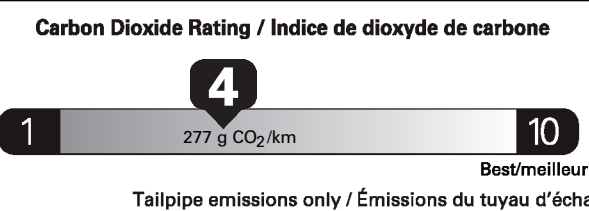

Annual fuel COST

for an annual distance of 20,000 km, and an average fuel price of $1.30 per litre

$ 3 068
Coût annuel en carburant

pour une distance annuelle de 20 000 km, et un prix moyen du carburant de 1,30 $ par litre

Standard pickup trucks range from / Les camionnettes ordinaires font entre **9.5 - 16.3 L_e/100 km**
L_e is gasoline litre equivalent
L_e signifie litre équivalent d'essence