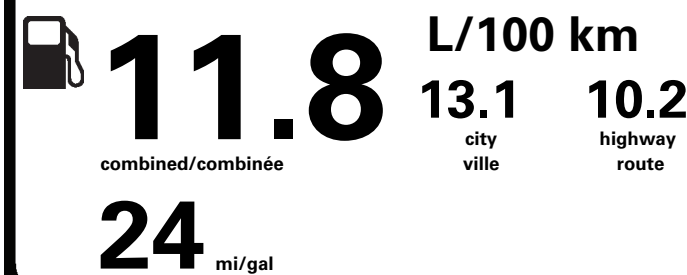

SAFETY/SECURITY

- AIRBAGS, DRIVER & PASS
- AIR BAGS, SIDE
- PASSIVE ANTI-THEFT SYSTEM
- ROLL STABILITY CONTROL
- SAFETY BELTS, ADJUSTABLE
- SOS POST CRASH ALERT SYST

WARRANTY

- 3 YR/60,000 KM BASIC
- 5YEAR/100,000 KM POWERTRAIN
- ROADSIDE ASSISTANCE 24 HRS

INCLUDED ON THIS VEHICLE

EQUIPMENT GROUP 502A

- LARIAT SERIES
- B&O SOUND SYSTEM
- VOICE-ACTIVATED NAVIGATION
- 2ND ROW HEATED SEATS
- HEATED STEERING WHEEL

OPTIONAL EQUIPMENT/OTHER

- 2020 MODEL YEAR
- FEDERAL EXCISE TAX 100.00
- 275/55R-20 BSW ALL-TERRAIN 700.00
- 3.55 RATIO REGULAR AXLE NO CHARGE
- 6600# GVWR PACKAGE
- FLOOR LINER - TRAY STYLE 250.00
- TRAILER TOW PACKAGE
- 20" 6-SPOKE DARK ALLOY WHEEL NO CHARGE
- 136 LITRE/ 36 GALLON FUEL TANK TECHNOLOGY PACKAGE 1,070.00
- .360 CAMERA W/SPLIT-VIEW DSPLY
- LARIAT SPORT PACKAGE NO CHARGE
- LEATHER BUCKET SEATS W/CONSOLE NO CHARGE

(MSRP)*

4,840.00

PRICE INFORMATION

BASE PRICE $59,549.00
TOTAL OPTIONS/OTHER 6,960.00

TOTAL VEHICLE & OPTIONS/OTHER DESTINATION & DELIVERY 66,509.00 1,950.00

TOTAL BEFORE REDUCTIONS 68,459.00
LAR 502A W/2.7L DISCOUN - 1,500.00

TOTAL REDUCTIONS - 1,500.00

"THIS VEH. NOT INTENDED FOR SALE OR REGISTRATION IN US" RETAIL PRICES EXCLUDE GST/HST

(MSRP)*

Fuel Consumption / Consommation de carburant