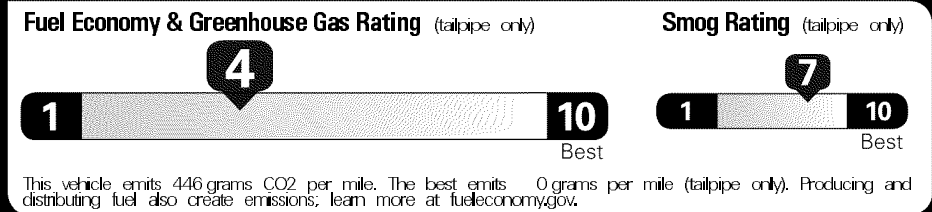

MANUFACTURER'S SUGGESTED RETAIL PRICE **$34,705.00**

OPTIONAL EQUIPMENT

FE	50 State Emissions	
TO	V6 Tow Package:	650.00
	Class IV Towing Receiver Hitch, ATF Cooler (Not Available On Manual Transmission), Engine Oil Cooler, Power Steering Cooler, 130-Amp Alternator, 4 & 7-Pin Connector w/Converter, and Trailer-Sway Control (TSC)	
2T.	All-Weather Floor Liners/Door Sill	209.00
WL.	Wheel Locks (Alloy)	80.00
WI.	Spare Tire Lock	75.00
MF.	Mudguards	129.00

Original - Copy

Created on 2016-10-23 08:34:59 (UTC)

EPA DOT Fuel Economy and Environment

Gasoline Vehicle

Fuel Economy

20 MPG Small Pickups range from 17 to 22 MPG. The best vehicle rates 119 MPGe.

18 23
combined city/hwy city highway

5.0 gallons per 100 miles

You spend $2,250

more in fuel costs over 5 years compared to the average new vehicle.

Annual fuel cost $1,850

Actual results will vary for many reasons, including driving conditions and how you drive and maintain your vehicle. The average new vehicle gets 26 MPG and costs $7,000 to fuel over 5 years. Cost estimates are based on 15,000 miles per year at $2.45 per gallon. MPGe is miles per gasoline gallon equivalent. Vehicle emissions are a significant cause of climate change and smog.

fuelconomy.gov
Calculate personalized estimates and compare vehicles

DELIVERY, PROCESSING AND HANDLING FEE 940.00

TOTAL $36,788.00

The New Vehicle Limited Warranty provides 3-year/36,000 mile basic coverage, 5-year/60,000 mile powertrain coverage, plus 5-year/unlimited mile corrosion perforation coverage. See Warranty and Maintenance Guide for details. An extended service contract may be available for the vehicle. Ask dealer for details. Manufacturer's suggested retail price includes manufacturer's recommended pre-delivery service. Gasoline, license and title fees, applicable federal, state and local taxes and dealer and distributor installed options and accessories are not included in the manufacturer's suggested retail price.

ToyotaCare, which covers normal factory scheduled maintenance for two years or 25,000 miles, whichever occurs first, is included as part of the sales price of the vehicle for qualifying buyers. See participating dealer for eligibility and coverage details.

Delivered by Truck to: 12086
SCHAUMBURG TOYOTA
875 WEST GOLF ROAD
SCHAUMBURG IL60194