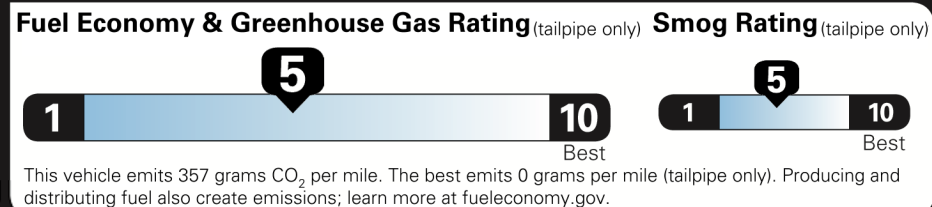

You spend $2,250 more in fuel costs over 5 years compared to the average new vehicle.

Annual fuel cost $1,950