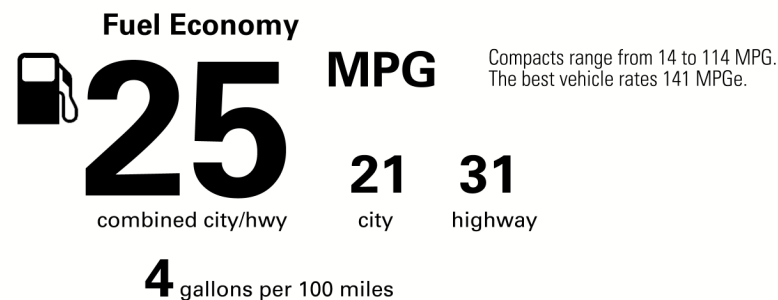

\$39,050.00

Not Original - Copy

Created on 2021-04-29 19:38:15 (UTC)

EPA DOT Fuel Economy and Environment

Gasoline Vehicle

You spend \$2,250 more in fuel costs over 5 years compared to the average new vehicle.