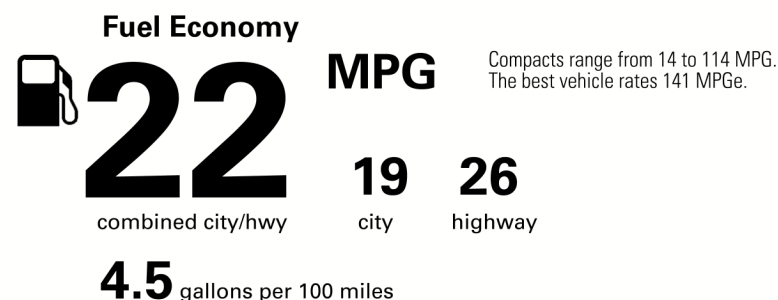

\$41,050.00

Not Original - Copy

Created on 2021-06-10 21:28:40 (UTC)

EPA DOT Fuel Economy and Environment

Gasoline Vehicle

You spend \$3,500 more in fuel costs over 5 years compared to the average new vehicle.