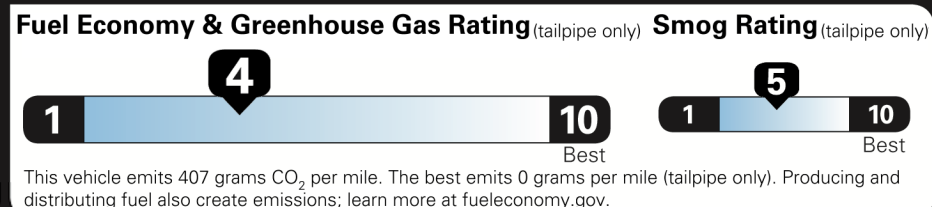

You spend $3,500 more in fuel costs over 5 years compared to the average new vehicle.

Annual fuel cost $2,200