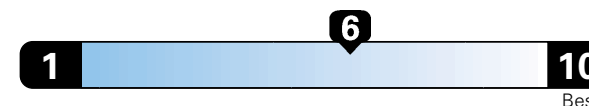

Fuel Economy and Environment

Gasoline Vehicle

Fuel Economy These estimates reflect new EPA methods beginning with 2017 models.

27 MPG
combined city/hwy
24 city 33 highway

Midsized cars range from 14 to 141 MPGe. The best vehicle rates 136 MPGe.

3.7 gallons per 100 miles

You spend **$1,500** in fuel costs over 5 years compared to the average new vehicle.

Annual fuel cost **$1,800**

Fuel Economy & Greenhouse Gas Rating (tailpipe only)