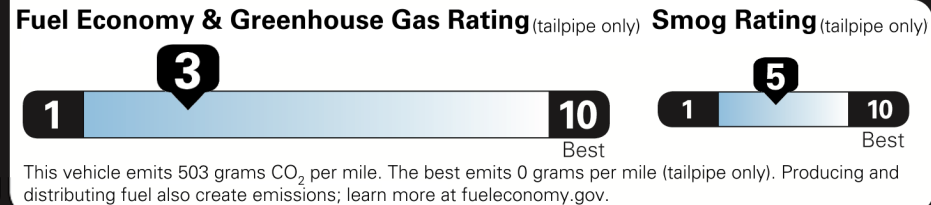

Frontal Crash Driver Passenger ★★★★★
Based on the risk of injury in a frontal impact. Should ONLY be compared to other vehicles of similar size and weight.

Side Crash Front seat Rear seat ★★★★★
Based on the risk of injury in a side impact.

Rollover ★★★★★
Based on the risk of rollover in a single-vehicle crash.

Star ratings range from 1 to 5 stars (★★★★★) with 5 being the highest.
Source: National Highway Traffic Safety Administration (NHTSA)
www.safercar.gov or 1-888-327-4236

1. **EXTERIOR**
   - Power Sliding Rear Window
   - Skid Plates - On Engine/Front Suspension & Fuel Tank
   - 17-in Alloy Wheels
   - Full Size Spare Tire

1. **INTERIOR**
   - Premium Audio - 8-in Touchscreen, Dynamic Navigation w/ 3-Year Trial, HandsFree Bluetooth Phone/Music, USB Media Port, 3 USB Charge-Ports, SiriusXM w/3-Month All Access Trial, Android Auto & Apple CarPlay Compatible
   - Smart Key System w/ Push Button Start
   - SofTex-Trimmed Seats
   - Power & Heated Front Seats
   - Split, Recline, Fold-Flat 2nd-Row

- For Full Product Details, Please Visit Toyota.com/4Runner
Full Tank of Gas

Not Original - Copy
Created on 2021-06-23 15:37:01 (UTC)

EPA DOT Fuel Economy and Environment

Gasoline Vehicle

Fuel Economy
17 MPG Standard SUVs range from 14 to 105 MPG. The best vehicle rates 141 MPGe.
16 city 19 highway
5.9 gallons per 100 miles

You spend $4,500 more in fuel costs over 5 years compared to the average new vehicle.

Annual fuel cost $2,400

Actual results will vary for many reasons, including driving conditions and how you drive and maintain your vehicle. The average new vehicle gets 27 MPG and costs $7,500 to fuel over 5 years. Cost estimates are based on 15,000 miles per year at $2.70 per gallon. MPGe is miles per gasoline gallon equivalent. Vehicle emissions are a significant cause of climate change and smog.

fuel economy.gov
Calculate personalized estimates and compare vehicles

DELIVERY, PROCESSING AND HANDLING FEE 0.00

TOTAL $40,790.00

The New Vehicle Limited Warranty provides 3-year/36,000 mile basic coverage, 5-year/60,000 mile powertrain coverage, plus 5-year/unlimited mile corrosion perforation coverage. See Warranty and Maintenance Guide for details. An extended service contract may be available for the vehicle. Ask dealer for details. Manufacturer's suggested retail price includes manufacturer's recommended pre-delivery service. Gasoline, license and title fees, applicable federal, state and local taxes and dealer and distributor installed options and accessories are not included in the manufacturer's suggested retail price.

ToyotaCare, which covers normal factory scheduled maintenance for two years or 25,000 miles, whichever occurs first, is included as part of the sales price of the vehicle for qualifying buyers. See participating dealer for eligibility and coverage details.

Dealer Name / Address: 42103
GULF STATES TOYOTA INC
1375 ENCLAVE PARKWAY
RETAIL SALES
HOUSTON TX77077

Delivered by Truck to: 42000
GULF STATES TOYOTA, INC.
20412 E. HARDY STREET
HOUSTON TX77073

TML1E2N1S0F0W0