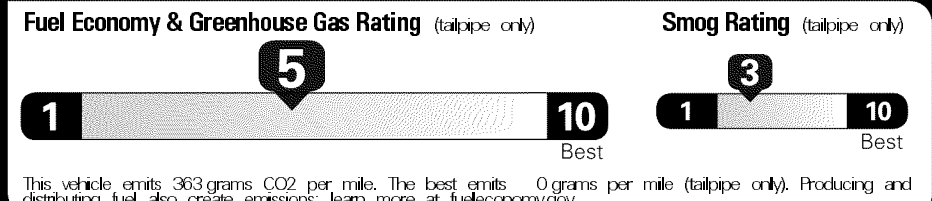

Not Original - Copy

Generated on 2018-01-30 07:21:23 (UTC)

EPA DOT Fuel Economy and Environment

Gasoline Vehicle

Fuel Economy

24 MPG
 combined city/hwy

22 city
 28 highway

4.2 gallons per 100 miles

Small SUVs range from 18 to 37 MPG. The best vehicle rates 136 MPGe.

You spend \$ 750

more in fuel costs over 5 years

compared to the average new vehicle.

Annual fuel cost \$ 1,500

Actual results will vary for many reasons, including driving conditions and how you drive and maintain your vehicle. The average new vehicle gets 27 MPG and costs \$6,750 to fuel over 5 years. Cost estimates are based on 15,000 miles per year at \$2.40 per gallon. MPGe is miles per gasoline gallon equivalent. Vehicle emissions are a significant cause of climate change and smog.