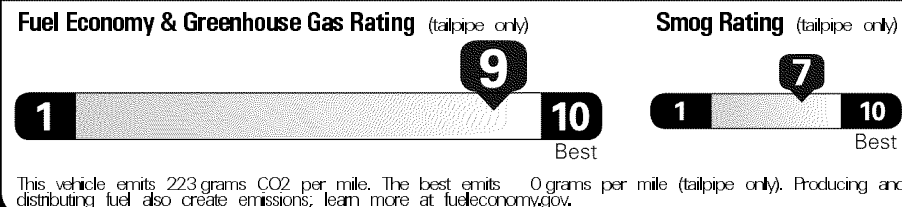

1. **EXTERIOR**
2. LED Projector Headlights
   - LED Daytime Running Lights
   - Power Tilt/Slide Moonroof
   - 18-in Five-Spoke Black Paint Alloy Wheel
   - Power Liftgate

1. **INTERIOR**
2. Audio Plus - 8" Touch-Screen, 6 Spkrs, HandsFree Bluetooth Phone/Music, USB Media Port, 4 USB Charge-Ports, SiriusXM w/ 3-Month All Access Trial, Android Auto & Apple CarPlay Compatible
   - Dual Zone Auto A/C w/ Rear Vents
   - SofTex Seats w/ Power Driver's Seat, Heated Front Seats
   - Smart Key System w/ Push Button Start
   - Digital Rearview Mirror w/ HomeLink

- For Full Product Details, Please Visit Toyota.com/RAV4
Full Tank of Gas

MANUFACTURER'S SUGGESTED RETAIL PRICE $34,300.00

OPTIONAL EQUIPMENT

- FE 50 State Emissions
- CY XSE Weather Package - 375.00
- EN Premium Audio, Dynamic Navigation w/ JBL - 1,620.00
- AT XSE Technology Package - 640.00
- SR Panoramic Glass Roof w/ Front Power Tilt/Slide Moonroof - 500.00
- XX Drop Ship Indicator
- D7 Courtesy Delivery Veh/TMS/NFS

Created on 2020-03-04 05:55:49 (UTC)

EPA DOT Fuel Economy and Environment

Gasoline Vehicle

Fuel Economy
40 MPG Small SUVs range from 16 to 120 MPG. The best vehicle rates 136 MPGe.
41 city 38 highway
2.5 gallons per 100 miles

You save $2,500
in fuel costs over 5 years compared to the average new vehicle.

Annual fuel cost $1,000

Actual results will vary for many reasons, including driving conditions and how you drive and maintain your vehicle. The average new vehicle gets 27 MPG and costs $7,500 to fuel over 5 years. Cost estimates are based on 15,000 miles per year at $2.70 per gallon. MPGe is miles per gasoline gallon equivalent. Vehicle emissions are a significant cause of climate change and smog.

fuelconomy.gov
Calculate personalized estimates and compare vehicles

TOTAL $38,555.00

The New Vehicle Limited Warranty provides 3-year/36,000 mile basic coverage, 5-year/60,000 mile powertrain coverage, 5-year/unlimited mile corrosion perforation coverage, 8-year/100,000 mile coverage for specific Hybrid components and 10-year/150,000 mile coverage for the Hybrid Battery. Some components may have longer coverage under California emissions warranty (applicable in CA, CT, DE, ME, MD, MA, NJ, NY, OR, PA, RI, VT, WA, District of Columbia). See Warranty and Maintenance Guide for details. An extended service contract may be available for the vehicle. Ask dealer for details. Manufacturer's suggested retail includes manufacturer's recommended pre-delivery service. Gasoline, license and title fees, applicable federal, state and local taxes and dealer and distributor installed options and accessories are not included in the manufacturer's suggested retail price. ToyotaCare, which covers normal factory scheduled maintenance for two years or 25,000 miles, whichever occurs first, is included as part of the sales price of the vehicle for qualifying buyers. See participating dealer for eligibility and coverage details.

DELIVERY, PROCESSING AND HANDLING FEE 1,120.00

Dealer Name / Address: 04304 TEAM MEMBER VEH SVCS-TOY ATTN: VEHICLE SERVICES 6565 HEADQUARTERS DR PLANO TX75024
Delivered by Truck to: 04087 TOYOTA OF HUNTINGTON BCH 18881 BEACH BLVD. HUNTINGTON BEACH CA92648