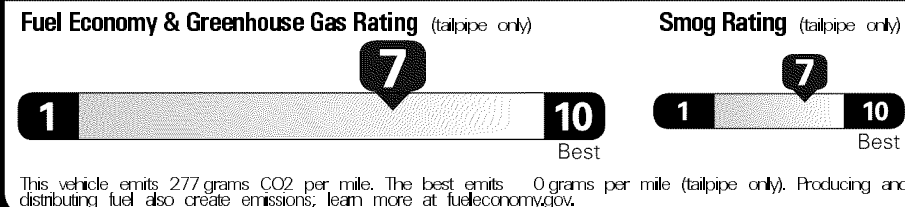

EXTERIOR

- 17" Alloy Wheels with P215/55R17 Tires
- Bi-LED Combination Headlights w/ Auto On/Off Feature
- Daytime Running Lights w/ On/Off Switch
- Color-Keyed Power Outside Mirrors

INTERIOR

- Entune 3.0 Audio w/ Connected Nav Scout GPS Link App and App Suite: 7" Touch Screen, 6 Spkrs, Bluetooth, USB, AUX
- 8-Way Power Driver Seat w/Lumbar Support
- Steering Wheel w/ Audio and Bluetooth Hands-Free Phone & Voice Command Cntrls
- Backup Camera w/Projected Path
- 4.2" TFT Multi-Information Display
- Remote Keyless Entry System

Full Tank of Gas

MANUFACTURER'S SUGGESTED RETAIL PRICE **$24,150.00**

OPTIONAL EQUIPMENT

FE 50 State Emissions
2T. All Weather Floor Liners/Cargo Tray 254.00

Original - Copy

Created on 2018-08-25 05:53:09 (UTC)

EPA DOT Fuel Economy and Environment

Gasoline Vehicle

Fuel Economy
32 MPG
Midsize Cars range from 14 to 136 MPG. The best vehicle rates 136 MPGe.
28 39
combined city/hwy city highway
3.1 gallons per 100 miles

You save $1,250
in fuel costs over 5 years compared to the average new vehicle.

Annual fuel Cost
$1,100

Actual results will vary for many reasons, including driving conditions and how you drive and maintain your vehicle. The average new vehicle gets 27 MPG and costs $6,750 to fuel over 5 years. Cost estimates are based on 15,000 miles per year at $2.40 per gallon. MPGe is miles per gasoline gallon equivalent. Vehicle emissions are a significant cause of climate change and smog.

fueleconomy.gov
Calculate personalized estimates and compare vehicles

DELIVERY, PROCESSING AND HANDLING FEE 920.00

TOTAL $25,324.00

The New Vehicle Limited Warranty provides 3-year/36,000 mile basic coverage, 5-year/60,000 mile powertrain coverage, plus 5-year/unlimited mile corrosion perforation coverage. See Warranty and Maintenance Guide for details. An extended service contract may be available for the vehicle. Ask dealer for details. Manufacturer's suggested retail price includes manufacturer's recommended pre-delivery service. Gasoline, license and title fees, applicable federal, state and local taxes and dealer and distributor installed options and accessories are not included in the manufacturer's suggested retail price.

ToyotaCare, which covers normal factory scheduled maintenance for two years or 25,000 miles, whichever occurs first, is included as part of the sales price of the vehicle for qualifying buyers. See participating dealer for eligibility and coverage details.

Delivered by Truck to: 04104
TOYOTA SUNNYVALE
898 W EL CAMINO REAL
SUNNYVALE CA94087