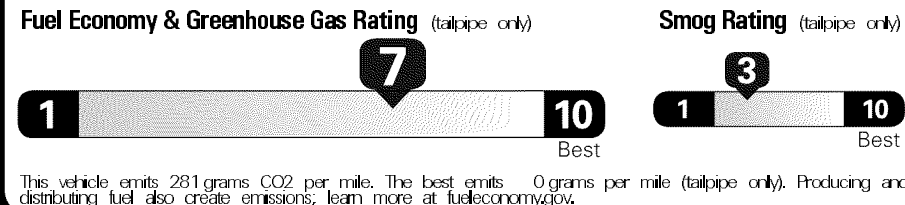

EXTERIOR

- Bi-LED Headlights
- LED Daytime Running Lights In Headlight
- Color-Keyed Heated Power Outside Mirrors

INTERIOR

- Premium Fabric-Trimmed 6-Way Adj Dr Seat
- 4-Way Adj Fr Pass Seat w/Seatback Pocket
- Entune Audio w/6.1-in Touch-screen incl Entune Multimedia Bundle (AUX/USB/BT/Adv Voice Recognition), Siri Eyes Free
- 3.5-in Monochrome TFT Multi-Info Display
- Integrated Backup Camera w/Projected Pth
- Steering Wheel w/ Audio & Bluetooth Hands-Free Phone Voice Command Controls
- Auto Climate Control w/ Pollen Filter and Push Button Controls
- Remote Keyless Entry System
- Power Door Locks and Windows
Full Tank of Gas

MANUFACTURER'S SUGGESTED RETAIL PRICE **$18,985.00**

OPTIONAL EQUIPMENT

FE 50 State Emissions
CF. Carpet/Trunk Mat Set 224.00
EF. Rear Bumper Protector 79.00

Not Original - Copy

Created on 2018-01-07 07:37:51 (UTC)

EPA DOT Fuel Economy and Environment

Gasoline Vehicle

Fuel Economy
32 MPG
Midsize Cars range from 14 to 136 MPG. The best vehicle rates 136 MPGe.
28 36
combined city/hwy city highway
3.1 gallons per 100 miles

You save $1,250
in fuel costs over 5 years compared to the average new vehicle.

Annual fuel Cost
$1,100

Actual results will vary for many reasons, including driving conditions and how you drive and maintain your vehicle. The average new vehicle gets 27 MPG and costs $6,750 to fuel over 5 years. Cost estimates are based on 15,000 miles per year at $2.40 per gallon. MPGe is miles per gasoline gallon equivalent. Vehicle emissions are a significant cause of climate change and smog.

fuelconomy.gov
Calculate personalized estimates and compare vehicles

DELIVERY, PROCESSING AND HANDLING FEE 895.00

TOTAL $20,183.00

The New Vehicle Limited Warranty provides 3-year/36,000 mile basic coverage, 5-year/60,000 mile powertrain coverage, plus 5-year/unlimited mile corrosion perforation coverage. See Warranty and Maintenance Guide for details. An extended service contract may be available for the vehicle. Ask dealer for details. Manufacturer's suggested retail price includes manufacturer's recommended pre-delivery service. Gasoline, license and title fees, applicable federal, state and local taxes and dealer and distributor installed options and accessories are not included in the manufacturer's suggested retail price.

ToyotaCare, which covers normal factory scheduled maintenance for two years or 25,000 miles, whichever occurs first, is included as part of the sales price of the vehicle for qualifying buyers. See participating dealer for eligibility and coverage details.

Delivered by Truck to: 04787
TOYOTA OF WEST COVINA
1800 E. GARVEY AVENUE
WEST COVINA CA91791