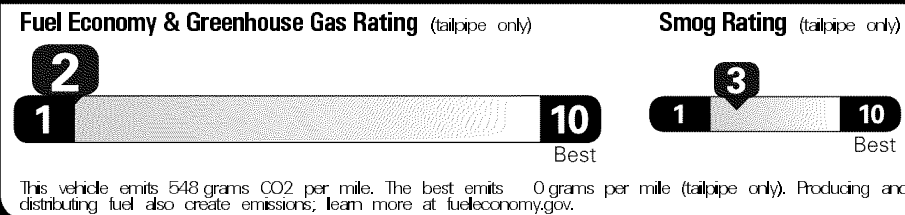

You spend $ 7,000 more in fuel costs over 5 years compared to the average new vehicle.

Annual fuel cost $ 2,800