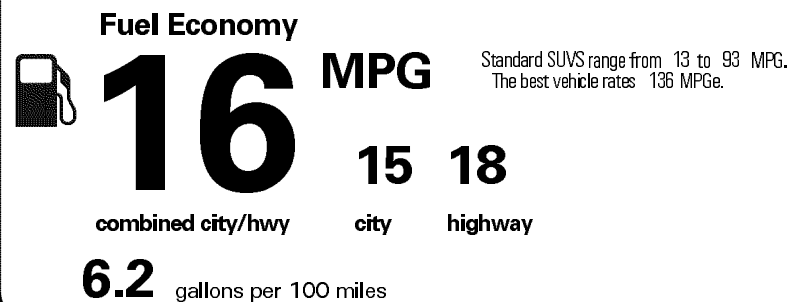

MANUFACTURER'S SUGGESTED RETAIL PRICE

- ** Blind Spot Monitor with Rear Cross-Traffic Alert Power Retracting/Auto-Dimming Outer Mirrors (BLIND SPOT MONITOR CREDIT OF \$800) -N/C-
- ** Headlamp washers 100.00
- ** Premium Package with Ecru: Ecru Leather-Trimmed Seats, Mahogany Wood Trim Windshield De-icer, LED Foglamps, 18" Split-Six Spoke Wheels, Intuitive Parking Assist, Heated/Ventilated Front Seats, Heated Outboard 2nd Row Seats, 3-Zone Automatic Climate Control, Rain-Sensing Wipers, Navigation Package (PKG MSRP VALUE OF \$4,470. DISCOUNT OF \$1,400) 3,070.00
- ** Cargo-Area Tonneau Cover 150.00
- ** Mahogany Wood & Leather-Trimmed Steering Wheel and Shift Knob 310.00

\$52,505.00

Not Original - Copy

Created on 2019-07-10 05:27:36 (UTC)

EPA DOT Fuel Economy and Environment

Gasoline Vehicle

You spend \$ 7,000 more in fuel costs over 5 years compared to the average new vehicle.