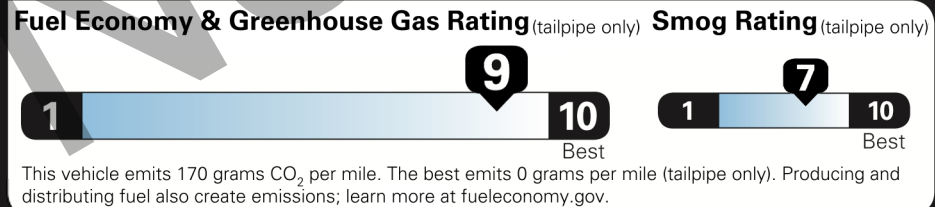

MANUFACTURER'S SUGGESTED RETAIL PRICE		$ 25,735.00
OPTIONAL EQUIPMENT		
FE	50 State Emissions	0.00
H6	RENT A CAR Program	0.00
H8	Fleet Credit	0.00

SOUTHEAST TOYOTA DISTRIBUTORS, LLC		
TOTAL FROM MANUFACTURER'S LABEL		$ 26,730.00
DISTRIBUTOR'S INSTALLED OPTIONS		
FP300	Fleet Pre-delivery Inspection	0.00

EPA DOT Fuel Economy and Environment

Gasoline Vehicle

Fuel Economy

52 MPG Midsize Cars range from 14 to 142 MPG. The best vehicle rates 141 MPGe.

54 city 50 highway

1.9 gallons per 100 miles

You save $3,500 in fuel costs over 5 years compared to the average new vehicle.

Annual fuel cost $800

Actual results will vary for many reasons, including driving conditions and how you drive and maintain your vehicle. The average new vehicle gets 27 MPG and costs $7,500 to fuel over 5 years. Cost estimates are based on 15,000 miles per year at $2.70 per gallon. MPGe is miles per gasoline gallon equivalent. Vehicle emissions are a significant cause of climate change and smog.

fueleconomy.gov
Calculate personalized estimates and compare vehicles

DELIVERY, PROCESSING AND HANDLING FEE	995.00
TOTAL	$ 26,730.00

The New Vehicle Limited Warranty provides 3-year/36,000 mile basic coverage, 5-year/60,000 mile powertrain coverage, 5-year/unlimited mile corrosion perforation coverage, 8-year/100,000 mile coverage for specific Hybrid components and 10-year/150,000 mile coverage for the Hybrid Battery. Some components may have longer coverage under California emissions warranty (applicable in CA, CT, DE, ME, MD, MA, NJ, NY, OR, PA, RI, VT, WA, District of Columbia). See Warranty and Maintenance Guide for details. An extended service contract may be available for the vehicle. Ask dealer for details. Manufacturer's suggested retail includes manufacturer's recommended pre-delivery service. Gasoline, license and title fees, applicable federal, state and local taxes and dealer and distributor installed options and accessories are not included in the manufacturer's suggested retail price.

TOTAL DISTRIBUTOR'S INSTALLED OPTIONS	$ 0.00
DESTINATION FUEL SURCHARGE	0.00
TOTAL	$ 26,730.00

DEALER NAME/ADDRESS: 09163 DELIVERED BY TRUCK TO: 09823

HEADQUARTER TOYOTA
5895 N.W. 167TH STREET
MIAMI, FL 33015

AVIS
8600 HANGAR BLVD
ORLANDO, FL 32812

P030