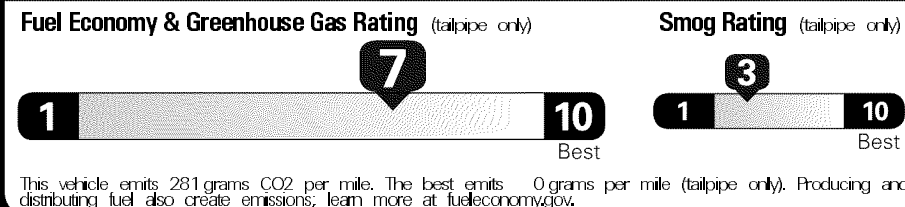

EXTERIOR

- Bi-LED Headlights
- LED Daytime Running Lights In Headlight
- Color-Keyed Heated Power Outside Mirrors

INTERIOR

- Premium Fabric-Trimmed 6-Way Adj Dr Seat
- 4-Way Adj Fr Pass Seat w/Seatback Pocket
- Entune Audio w/6.1" Touch-screen incl Entune Multimedia Bundle (AUX/USB/BT/Adv Voice Recognition), Siri Eyes Free
- 3.5-in Monochrome TFT Multi-Info Display
- Integrated Backup Camera w/Projected Pth
- Steering Wheel w/ Audio & Bluetooth Hands-Free Phone Voice Command Controls
- Auto Climate Control w/ Pollen Filter and Push Button Controls
- Remote Keyless Entry System
- Power Door Locks and Windows

MANUFACTURER'S SUGGESTED RETAIL PRICE **$19,135.00**

OPTIONAL EQUIPMENT

- FE 50 State Emissions
- H6 RENT A CAR PROGRAM
- H8 Fleet Credit
- CF. Carpet/Trunk Mat Set 244.00

Original - Copy

Created on 2019-01-11 05:58:42 (UTC)

EPA DOT Fuel Economy and Environment

Gasoline Vehicle

Fuel Economy
32 MPG
28 36
combined city/hwy city highway
3.1 gallons per 100 miles

Midsized Cars range from 12 to 136 MPG. The best vehicle rates 136 MPGe.

You save $1,000
in fuel costs over 5 years compared to the average new vehicle.

Annual fuel Cost
$ 1,200

Actual results will vary for many reasons, including driving conditions and how you drive and maintain your vehicle. The average new vehicle gets 27 MPG and costs $7,000 to fuel over 5 years. Cost estimates are based on 15,000 miles per year at $2.55 per gallon. MPGe is miles per gasoline gallon equivalent. Vehicle emissions are a significant cause of climate change and smog.

fueleconomy.gov
Calculate personalized estimates and compare vehicles

DELIVERY, PROCESSING AND HANDLING FEE 930.00

TOTAL $20,309.00

The New Vehicle Limited Warranty provides 3-year/36,000 mile basic coverage, 5-year/60,000 mile powertrain coverage, plus 5-year/unlimited mile corrosion perforation coverage. See Warranty and Maintenance Guide for details. An extended service contract may be available for the vehicle. Ask dealer for details. Manufacturer's suggested retail price includes manufacturer's recommended pre-delivery service. Gasoline, license and title fees, applicable federal, state and local taxes and dealer and distributor installed options and accessories are not included in the manufacturer's suggested retail price.

ToyotaCare, which covers normal factory scheduled maintenance for two years or 25,000 miles, whichever occurs first, is included as part of the sales price of the vehicle for qualifying buyers. See participating dealer for eligibility and coverage details.

Dealer Name / Address: 42057 TOYOTA OF IRVING 1999 WEST AIRPORT FRWY. IRVING TX75062
Delivered by Truck to: 04227 THE HERTZ CORPORATION 836 COWAN RD BURLINGAME CA94010