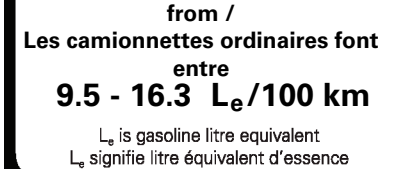

Standard pickup trucks range from / Les camionnettes ordinaires font entre