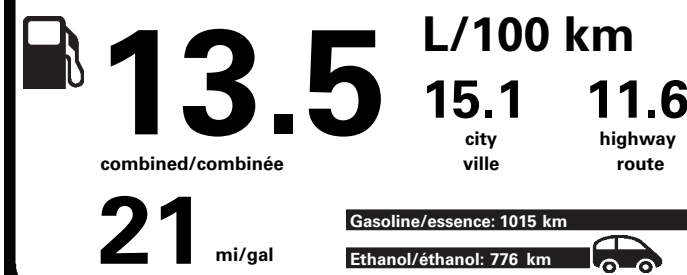

INTERIOR

- AM/FM W/CLOCK
- DISPLAY CENTRE
- GRAB HANDLES, DRVR/PASS
- OUTSIDE TEMP & COMPASS
- SEATS, CLOTH
- TACHOMETER

FUNCTIONAL

- 4X4 SYSTEM, ESOF
- ABS, POWER 4-WHEEL DISC
- AUTO START/STOP
- CRUISE CONTROL
- EASY FUEL CAPLESS FILLER
- ENGINE BLOCK HEATER
- FORDPASS™ CONNECT
- PRE-COLLISION ASSIST W/AEB
- REAR VIEW CAMERA
- REMOTE KEYLESS ENTRY
- SELECTSHIFT™ AUTO. TRANS
- SHOCKS, HEAVY DUTY
- SYNC@ 3
- WINDOWS, 2ND ROW POWER
- WINDOWS/DOORS/MIRRORS, PWR

SAFETY/SECURITY

- AIRBAGS, DRIVER & PASS
- AIR BAGS, SIDE
- PASSIVE ANTI-THEFT SYSTEM
- ROLL STABILITY CONTROL
- SAFETY BELTS, ADJUSTABLE
- SOS POST CRASH ALERT SYST

WARRANTY

- 3 YR/60,000 KM BASIC
- 5YEAR/100,000 KM POWERTRAIN
- ROADSIDE ASSISTANCE 24 HRS

INCLUDED ON THIS VEHICLE

EQUIPMENT GROUP 300A

- •XLT SERIES

OPTIONAL EQUIPMENT/OTHER

- 2020 MODEL YEAR
- FEDERAL EXCISE TAX
- .17" SILVER PAINTED ALUMINUM
- 5.0L V8 ENGINE
- .265/70R17 OWL A/S A/T
- 3.31 RATIO REGULAR AXLE
- 7050# GVWR PACKAGE
- PRO TRAILER BACKUP ASSIST
- TRAILER TOW PACKAGE
- 136 LITRE/ 36 GALLON FUEL TANK
- FLEX FUEL VEHICLE

(MSRP)*

100.00

NO CHARGE

NO CHARGE

NO CHARGE

925.00

PRICE INFORMATION

BASE PRICE	$49,769.00
TOTAL OPTIONS/OTHER	1,025.00
TOTAL VEHICLE & OPTIONS/OTHER	50,794.00
DESTINATION & DELIVERY	1,900.00

"THIS VEH. NOT INTENDED FOR SALE OR REGISTRATION IN US" RETAIL PRICES EXCLUDE GST/HST

(MSRP)*

Fuel Consumption / Consommation de carburant